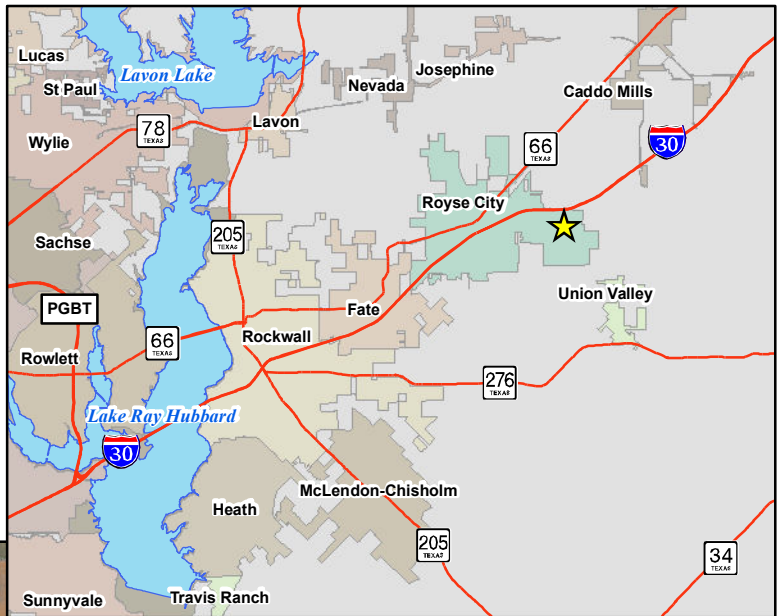

Directions To:

Royse City High School

IH 30 Project
Public Meeting / Open House

5:30 P.M., April 27, 2017

Directions:

From West take IH 30 E:
head east on IH 30 E,
take exit 79 toward to FM 2642,
merge onto IH 30 frontage road
turn right at S. FM 2642
Royse City High School is on the left

From East take IH 30 W:
head west on IH 30 W,
take exit 79 toward to FM 2642,
merge onto IH 30 frontage road
turn left at S. FM 2642
Royse City High School is on the left

Royse City High School

700 S. FM 2642
Royse City, Texas 75189