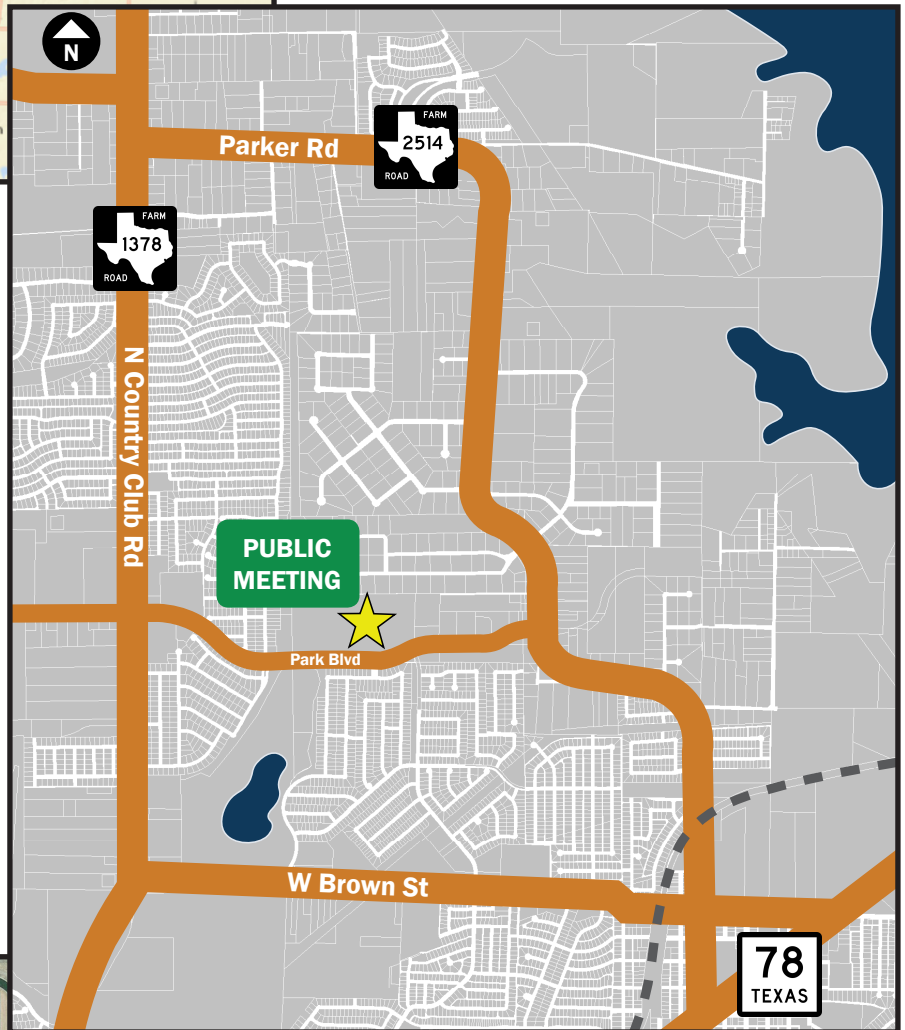

## DIRECTIONS:

From Northbound or Southbound FM 1378 (Country Club Rd),

Turn east onto Park Blvd and continue for approximately 0.8 miles.

Davis Intermediate School will be on your left (north side of Park Blvd).