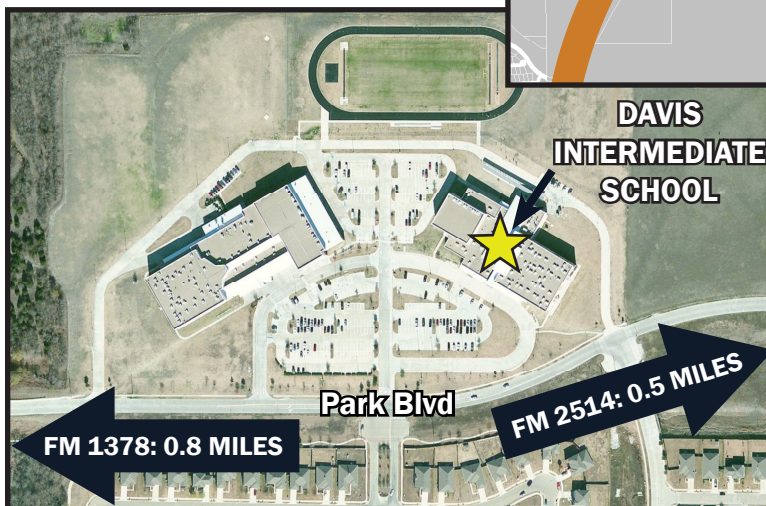

## DIRECTIONS:

From Northbound or Southbound FM 1378 (Country Club Rd),

Turn east onto Park Blvd and continue for approximately 0.8 miles.

Davis Intermediate School will be on your left (north side of Park Blvd).