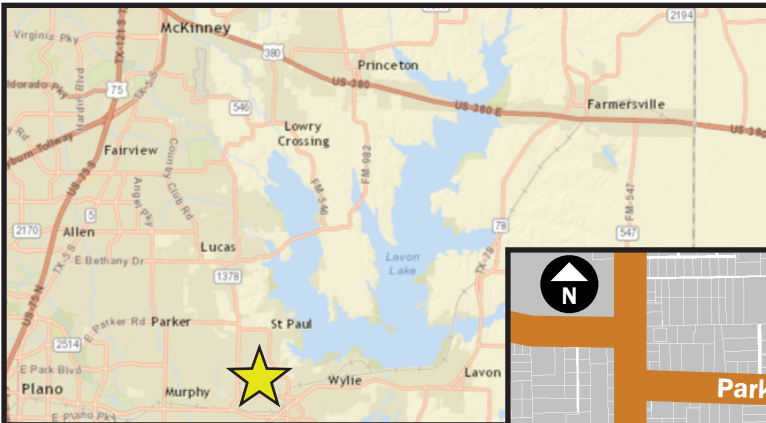

## DIRECTIONS:

From Northbound or Southbound FM 1378 (Country Club Rd),

Turn east onto Park Blvd and continue for approximately 0.8 miles.

Davis Intermediate School will be on your left (north side of Park Blvd).

## DAVIS INTERMEDIATE SCHOOL

950 Park Blvd  
Wylie, Texas 75098