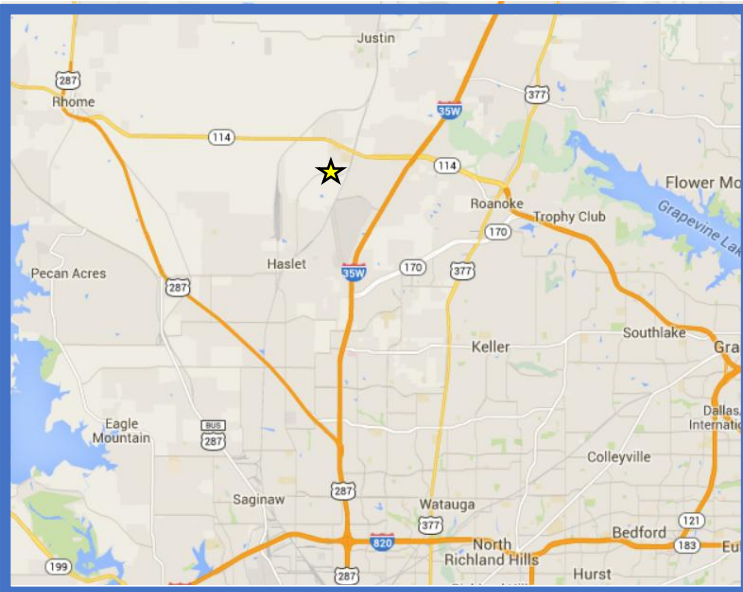

TEXAS DEPARTMENT OF TRANSPORTATION
PUBLIC MEETING LOCATION MAP
I-35W FRONTAGE ROADS
FROM EAGLE PARKWAY TO SH 114
CSJ: 0081-13-041

Public Meeting Location

Northwest High School Cafeteria/Student Union Area
2301 Texan Drive
Justin, Texas 76247

Date and Time

Tuesday, April 28, 2015
5:00 pm to 7:00 pm Open House

Directions:

From the West take SH 114 eastbound: head east on SH 114, turn right onto Texan Dr. for about 1.1 miles, Northwest High School is on the left.

From the East take SH 114 westbound: head west on SH 114, turn right toward FM 156 southbound, turn right onto FM 156 southbound for about 0.5 miles, turn right onto Texan Dr. for about 0.1 miles, Northwest High School is on the right.

From the South take I-35W northbound: head north on I-35W, take exit 68 to Eagle Pkwy., turn left onto Eagle Pkwy. heading west for about 1.8 miles, turn right onto Old Blue Mound Rd. for about 0.9 miles, turn right onto FM 156 for about 0.5 miles, turn left onto Texan Dr. for about 0.1 miles, Northwest High School is on the right.