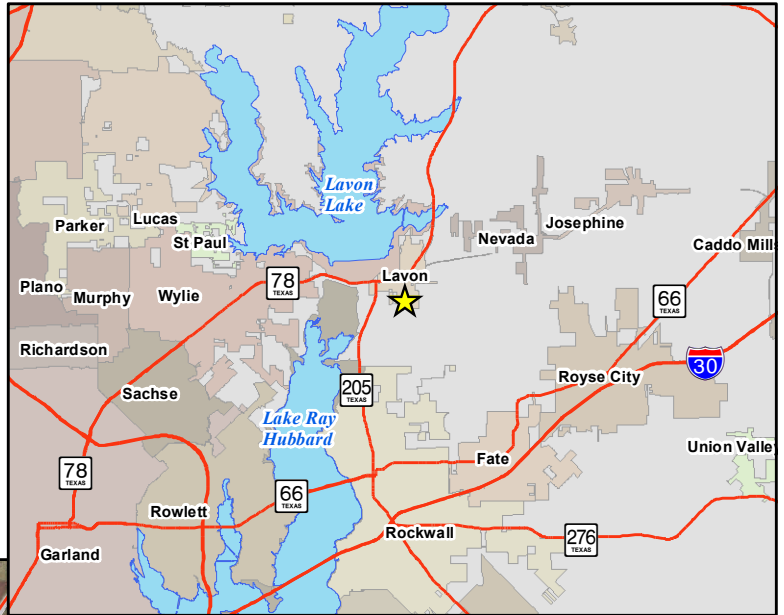

Directions To:
NeSmith Elementary School

SH 205 North Project
Public Hearing / Open House
Tuesday, February 13, 2018
6:00 P.M. - 7:00 P.M Open House
7:00 P.M. Formal Presentation

Directions:

From North take SH 78:
head south on SH 78 toward SH 205,
turn left onto Lake Road,
turn left onto Main Street,
turn right onto Presidents Boulevard,
continue straight and parking is on right.

From South take SH 205:
head north on SH 205 toward SH 78,
turn right onto SH 78,
turn right onto Lake Road,
turn left onto Main Street,
turn right onto Presidents Boulevard,
continue straight and parking is on right.

From West take SH 78:
head east on SH 78 toward SH 205,
turn right onto Lake Road,
turn left onto Main Street,
turn right onto Presidents Boulevard,
continue straight and parking is on right.

From East take FM 2755:
continue straight towards SH 205,
turn left onto Presidents Boulevard,
continue straight and parking is on right.