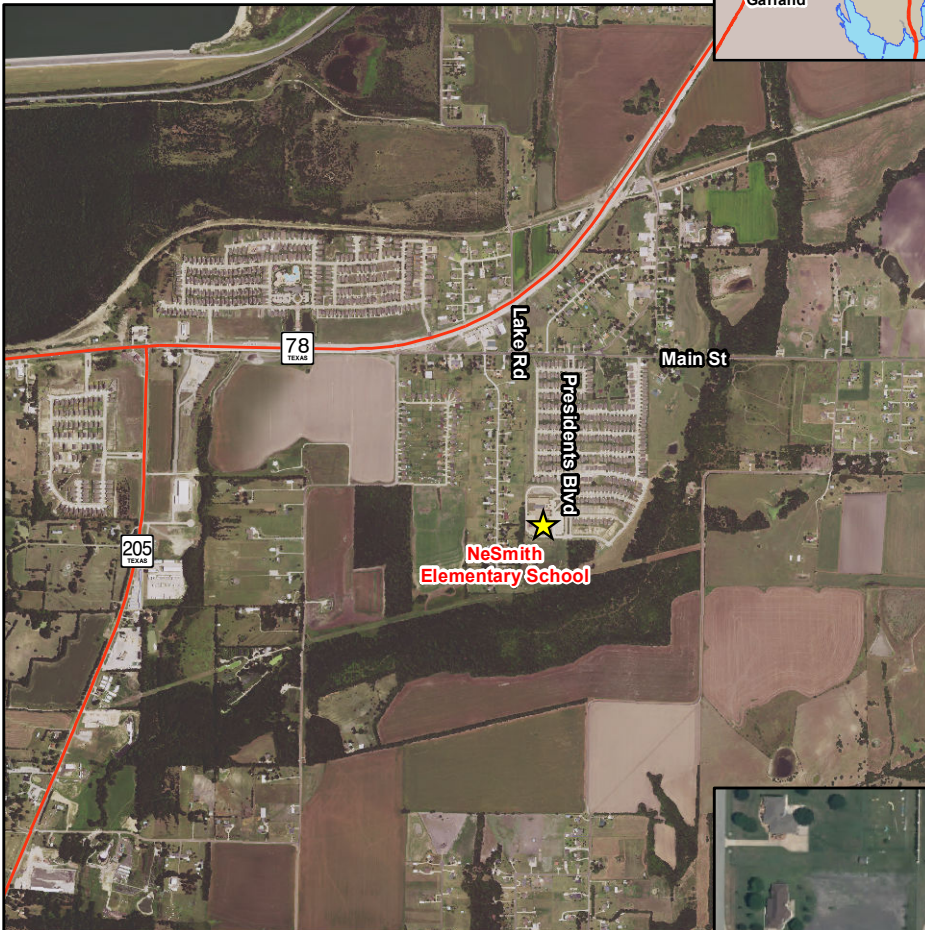

Directions To:
NeSmith Elementary School

SH 205 North Project
Public Hearing / Open House
Tuesday, February 13, 2018
6:00 P.M. - 7:00 P.M Open House
7:00 P.M. Formal Presentation

Directions:

From North take SH 78:
head south on SH 78 toward SH 205,
turn left onto Lake Road,
turn left onto Main Street,
turn right onto Presidents Boulevard,
continue straight and parking is on right.

From South take SH 205:
head north on SH 205 toward SH 78,
turn right onto SH 78,
turn right onto Lake Road,
turn left onto Main Street,
turn right onto Presidents Boulevard,
continue straight and parking is on right.

From West take SH 78:
head east on SH 78 toward SH 205,
turn right onto Lake Road,
turn left onto Main Street,
turn right onto Presidents Boulevard,
continue straight and parking is on right.

From East take FM 2755:
continue straight towards SH 205,
turn left onto Presidents Boulevard,
continue straight and parking is on right.