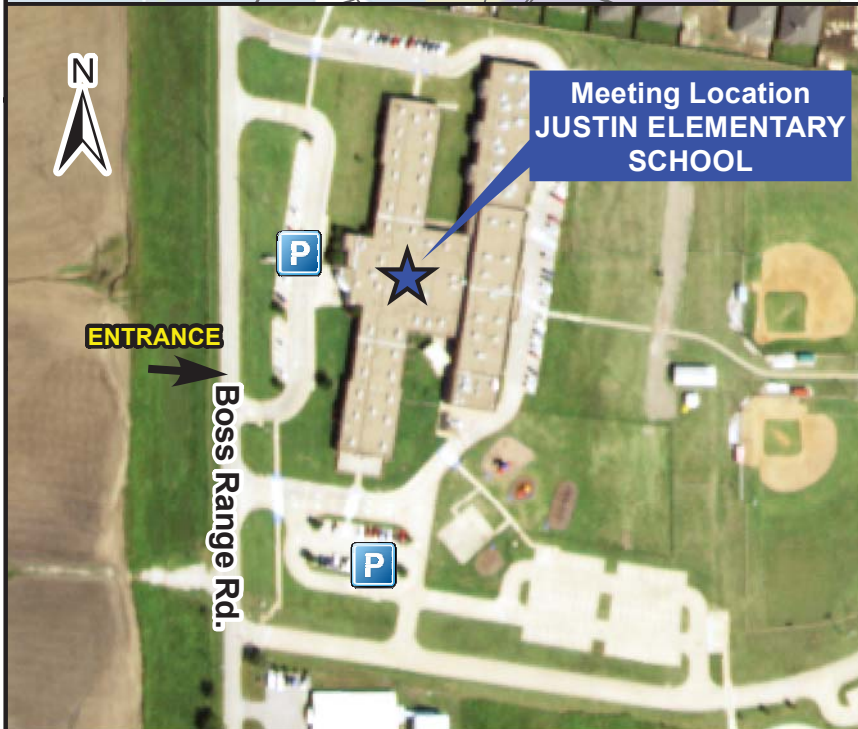

**FM 407**  
 from West of FM 156  
 to FM 1830

# Public Meeting

Thursday,  
 March 21, 2019

Open House:  
 6:00 p.m. to 8:00 p.m.

Justin Elementary School  
 425 Boss Range Road  
 Justin, TX 76247

**DIRECTIONS FROM FM 156:**

Travel north on FM 156 and turn left (west) at W. 1st St./FM 407. Travel west on FM 407 for approx. 0.75 mile. Turn left at Boss Range Rd. Follow Boss Range Rd. for approx. 0.25 mile. Justin Elementary School will be on your left. Follow signage for a TxDOT Public Meeting.

**DIRECTIONS FROM I-35W:**

Travel north on IH 35W and take Exit 76 for FM 407/Argyle/Justin. Turn left at FM 407. Travel west on FM 407 for approx. 4.8 miles. Turn left at FM 156 and then right after 0.25 mile onto W. 1st St./FM 407. Travel east on FM 407 for approx. 0.75 mile. Turn left at Boss Range Rd. Follow Boss Range Rd. for approx. 0.25 mile. Justin Elementary School will be on your left. Follow signage for a TxDOT Public Meeting.