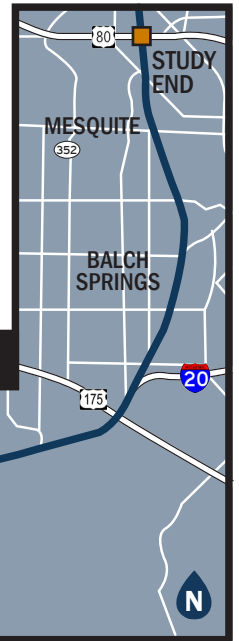

I-635/I-20

FROM US 80 TO SH 161

Public Meeting/Open House

Thursday, November 2, 2017 | 6:00 - 8:00 P.M.

Directions To:

Redbird Mall/Southwest Center Mall Atrium, 3662 W. Camp Wisdom Rd., Dallas

From the East:

- Take I-20 westbound
- Exit 463 (Cockrell Hill Rd./Camp Wisdom Rd.)
- Take a right onto Cockrell Hill Rd.
- Take a right onto Camp Wisdom Rd.
- Continue approximately .7 miles
- Take a right into the Redbird Mall/Southwest Center Mall parking lot to access the main entrance

From the West:

- Take I-20 eastbound
- Exit 463 (Cockrell Hill Rd./Camp Wisdom Rd.)
- Turn left onto Cockrell Hill Rd.
- Turn right onto Camp Wisdom Rd.
- Continue approximately .7 miles
- Take a right into the Redbird Mall/Southwest Center Mall parking lot to access the main entrance

To Access the Atrium: Enter mall through main building entrance off of W. Camp Wisdom Rd. under the Southwest Center Mall sign between Sears and the former Macy's. Once inside, proceed straight ahead and take the first right. Continue straight down the hallway to enter the Atrium.