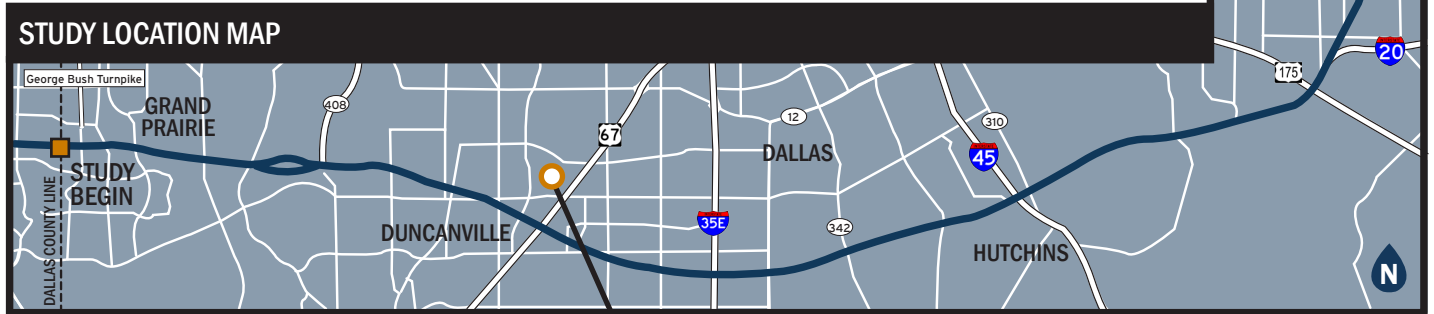

I-635/I-20

FROM US 80 TO SH 161

Public Meeting/Open House

Thursday, November 2, 2017 | 6:00 - 8:00 P.M.

Directions To:

Redbird Mall/Southwest Center Mall Atrium, 3662 W. Camp Wisdom Rd., Dallas

From the East:

- Take I-20 westbound
- Exit 463 (Cockrell Hill Rd./Camp Wisdom Rd.)
- Take a right onto Cockrell Hill Rd.
- Take a right onto Camp Wisdom Rd.
- Continue approximately .7 miles
- Take a right into the Redbird Mall/Southwest Center Mall parking lot to access the main entrance

From the West:

- Take I-20 eastbound
- Exit 463 (Cockrell Hill Rd./Camp Wisdom Rd.)
- Turn left onto Cockrell Hill Rd.
- Turn right onto Camp Wisdom Rd.
- Continue approximately .7 miles
- Take a right into the Redbird Mall/Southwest Center Mall parking lot to access the main entrance