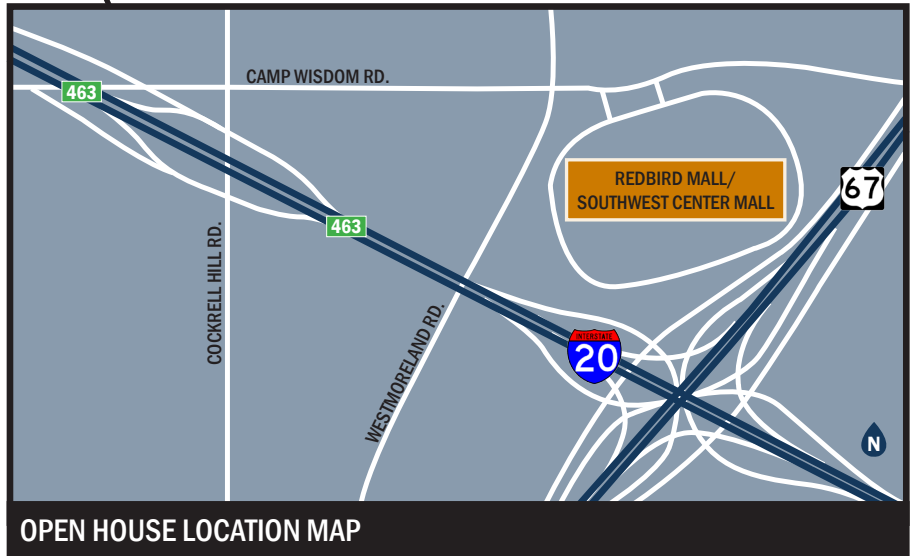

I-635/I-20

FROM US 80 TO SH 161

Public Meeting/Open House

Thursday, November 2, 2017 | 6:00 - 8:00 P.M.

Directions To:

Redbird Mall/Southwest Center Mall Atrium, 3662 W. Camp Wisdom Rd., Dallas

From the East:

- Take I-20 westbound
- Exit 463 (Cockrell Hill Rd./Camp Wisdom Rd.)
- Take a right onto Cockrell Hill Rd.
- Take a right onto Camp Wisdom Rd.
- Continue approximately .7 miles
- Take a right into the Redbird Mall/Southwest Center Mall parking lot to access the main entrance

From the West:

- Take I-20 eastbound
- Exit 463 (Cockrell Hill Rd./Camp Wisdom Rd.)
- Turn left onto Cockrell Hill Rd.
- Turn right onto Camp Wisdom Rd.
- Continue approximately .7 miles
- Take a right into the Redbird Mall/Southwest Center Mall parking lot to access the main entrance

To Access the Atrium: Enter mall through main building entrance off of W. Camp Wisdom Rd. under the Southwest Center Mall sign between Sears and the former Macy's. Once inside, proceed straight ahead and take the first right. Continue straight down the hallway to enter the Atrium.