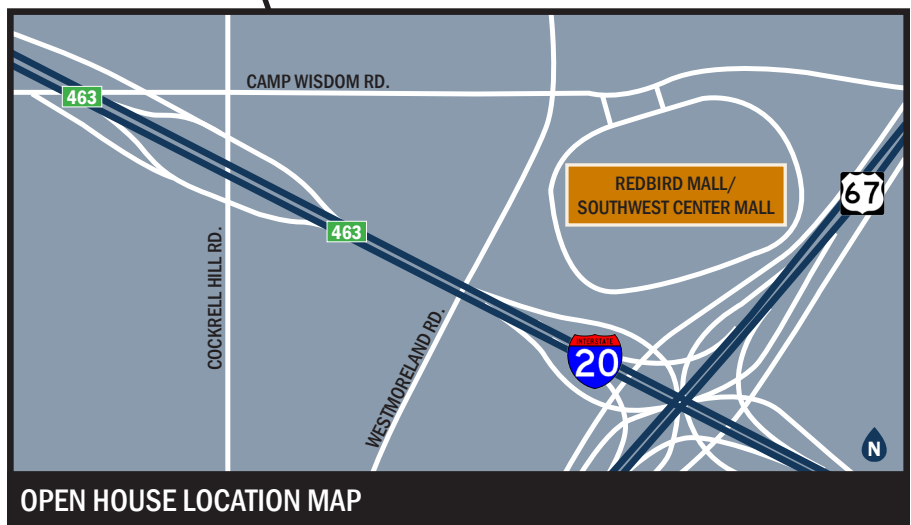

I-20

FROM DUNCANVILLE RD. TO HAMPTON RD.

Public Meeting/Open House

Tuesday, October 17, 2017 | 6:00 - 8:00 P.M.

Directions To:

Redbird Mall/Southwest Center Mall Atrium, 3662 W. Camp Wisdom Rd., Dallas

From the East:

- Take I-20 westbound
- Exit 463 (Cockrell Hill Rd./Camp Wisdom Rd.)
- Take a right onto Cockrell Hill Rd.
- Take a right onto Camp Wisdom Rd.
- Continue approximately .7 miles
- Take a right into the Redbird Mall/Southwest Center Mall parking lot to access the main entrance

From the West:

- Take I-20 eastbound
- Exit 463 (Cockrell Hill Rd./Camp Wisdom Rd.)
- Turn left onto Cockrell Hill Rd.
- Turn right onto Camp Wisdom Rd.
- Continue approximately .7 miles
- Take a right into the Redbird Mall/Southwest Center Mall parking lot to access the main entrance

Main Entrance