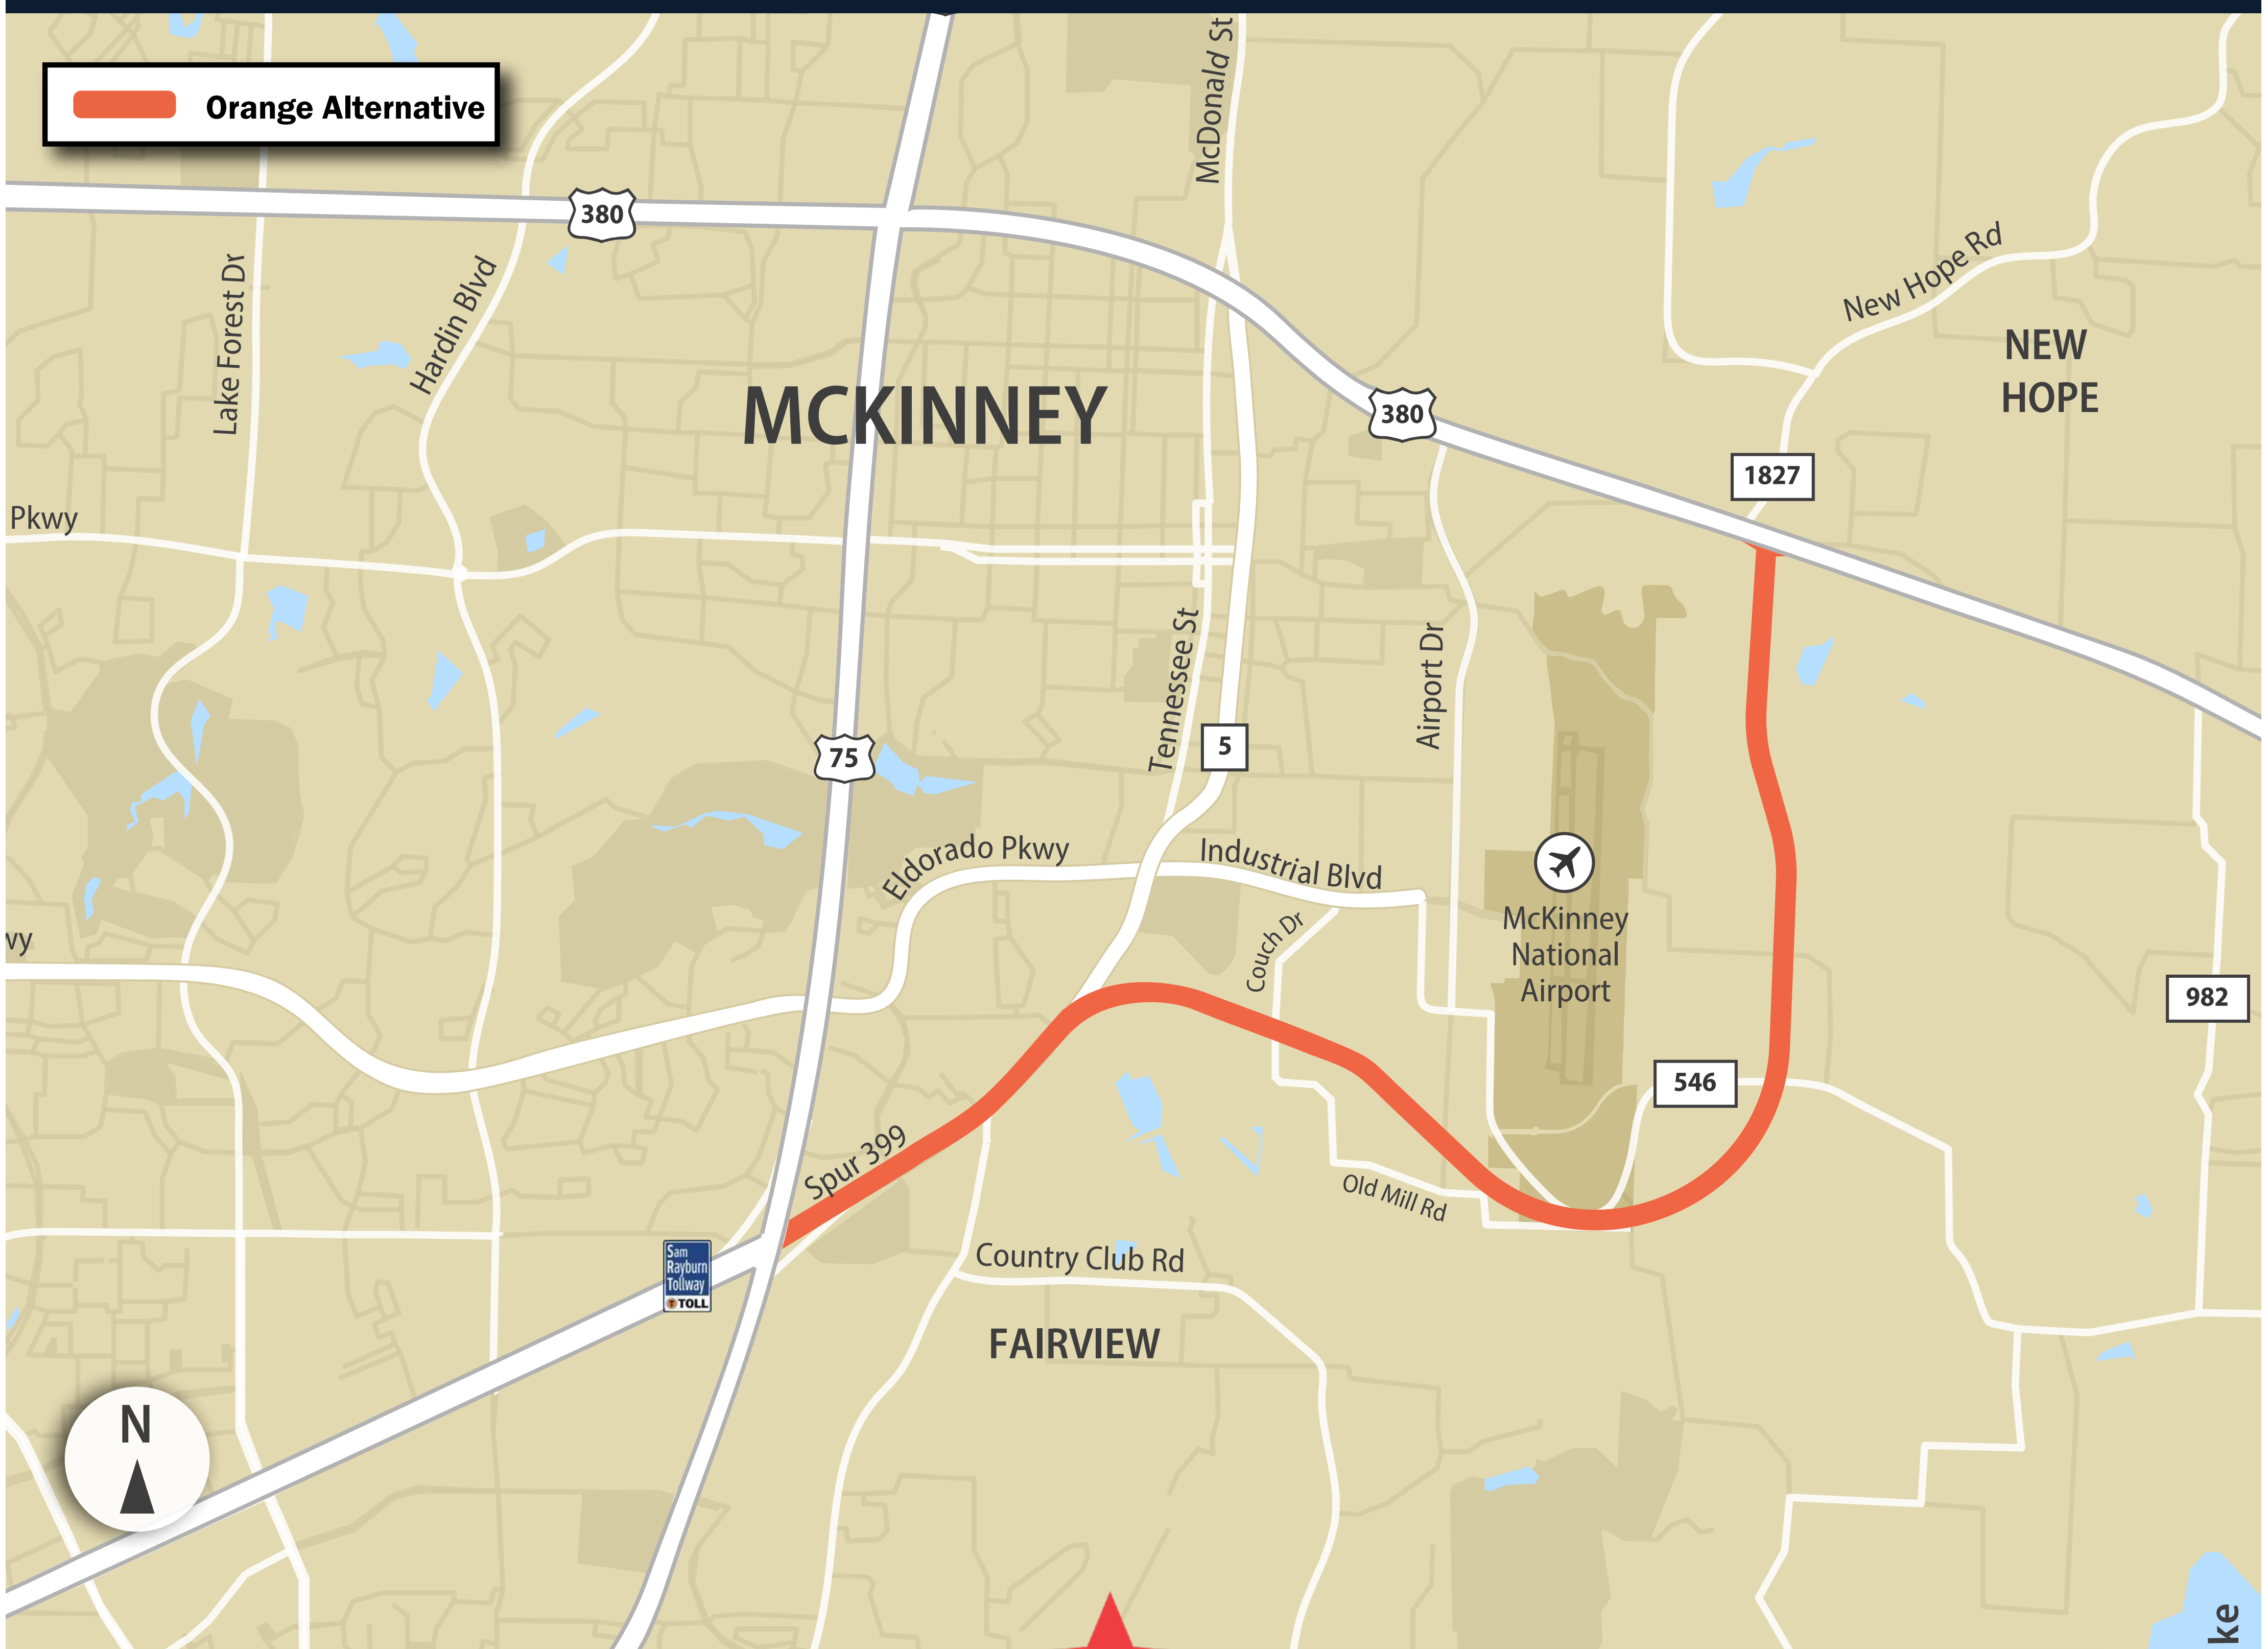

# ORANGE ALTERNATIVE

**The segment from US 75 to Old Mill Road/Couch Drive is the same for both the Orange and Purple Alternative.**