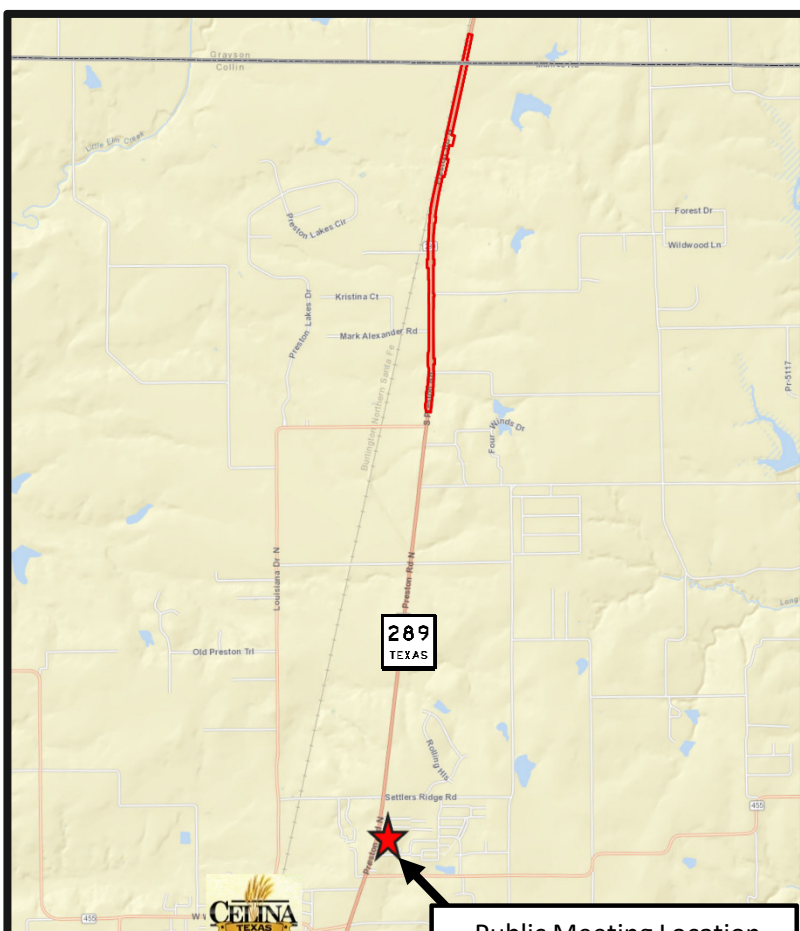

Proposed Widening of SH 289

SH 289 from 500 feet North of Grayson CR 60 (Grayson County Line) to BS 289C

Public Meeting

Thursday, September 8, 2016

5:00 PM to 7:00 PM

Celina First Baptist
841 N Preston Rd.
Celina, TX 75009

 Parking Available

Public Meeting Location
Celina First Baptist

From Dallas: Take State Highway 289 north from Dallas. Continue straight on SH 289 N approximately 30 miles to Celina. Celina First Baptist Church will be on your right in approximately 1/2 mile.