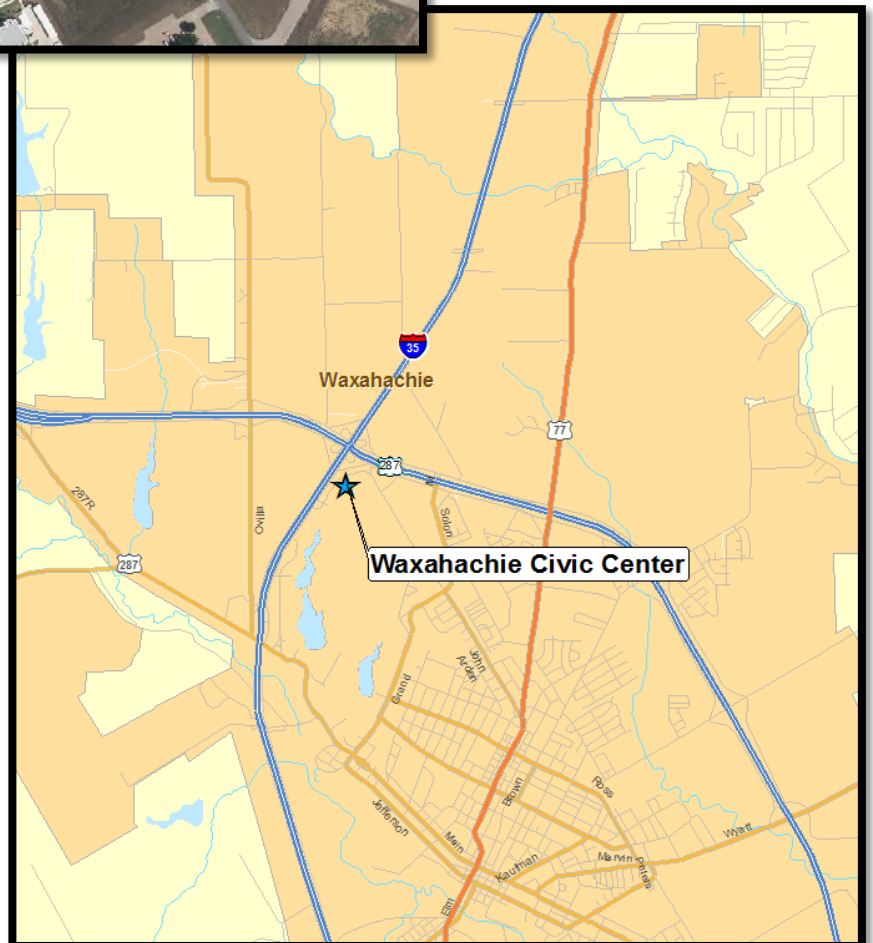

U.S. 77 Public Meeting

Tuesday, February 16, 2016

5:00 p.m. – 7:00 p.m.

At the Waxahachie Civic Center

DIRECTIONS:

From I-35E South – Exit 287 Bypass South. Stay on 287 Service Road. Turn right on Sam George Drive. Turn right on John Arden Drive. Veer left to Civic Center.

From I-35E North – Exit 287 South. Turn right into Civic Center.

From 287 North – Exit I-35E, then take Exit for 287 South. Stay on 287 Service Road. Turn right on Sam George Drive. Turn right on John Arden Drive. Veer left to Civic Center.

From 287 South – Exit I-35E, stay on 287 Service Road. Turn right on Sam George Drive. Turn right on John Arden. Veer left to Civic Center.

Waxahachie Civic Center
2000 Civic Center Lane
Waxahachie, TX 76165