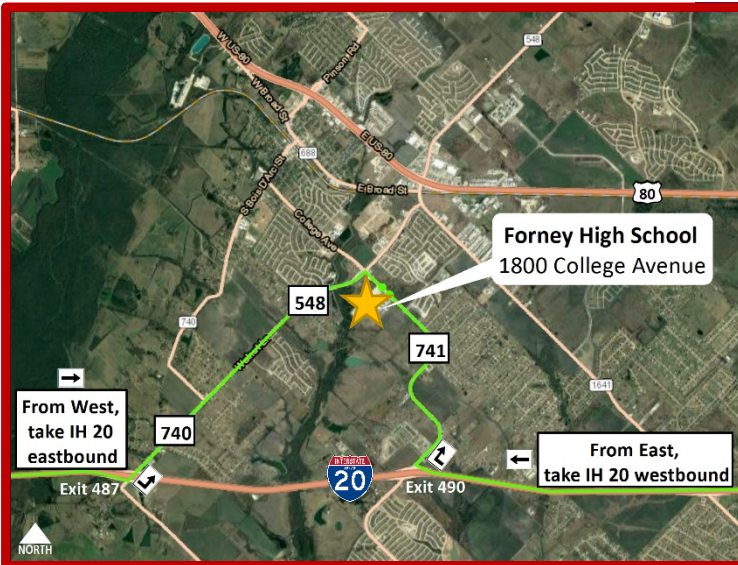

IH 20 Project

Public Meeting / Open House

September 12, 2017

6:00 P.M. – 8:00 P.M.

Directions To:

Forney High School

1800 College Avenue

Forney, TX 75126

From East take IH 20 westbound

- Take Exit 490 (FM 741) to Forney
- Take a right onto FM 741
- Continue 2.4 miles on FM 741 (College Ave)
- Take left at “Welcome to Forney High School” Entrance Sign to enter parking lot

From West take IH 20 eastbound

- Take Exit 487 (FM 740) toward Forney
- Take a left on FM 740
- Continue 1.1 miles on FM 740
- Continue 2.1 miles FM 548 (Walnut Ln)
- Take a right onto FM 741 (College Ave)
- Take right at “Welcome to Forney High School” Entrance Sign to enter parking lot