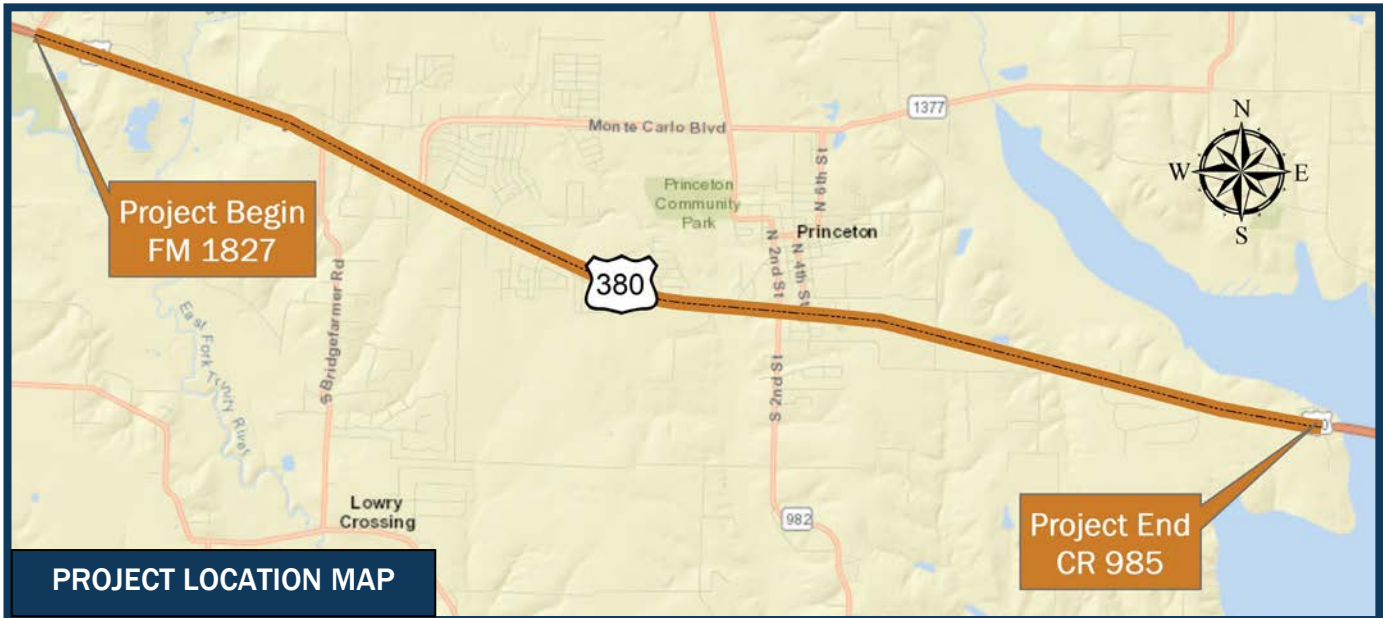

US 380 – Collin County, Texas

From FM 1827 to CR 986

Public Meeting

Thursday, May 31, 2018 | 6:00 p.m. – 8:00 p.m.

Directions to:

Princeton High School Cafeteria
1000 E. Princeton Dr.
Princeton, TX 75407

From West of Princeton via US 380

Take US 380 East. Take a left approximately 0.3 miles past Tallant Street into the school. If you reach CR 458, you've gone too far.

The Open House will be in the cafeteria. Use the front entrance and follow signs to the cafeteria.

From East of Princeton via US 380

Take US 380 West. Take a right approximately 0.2 miles past CR 458 into the school. If you reach Tallant Street, you've gone too far.

The Open House will be in the cafeteria. Use the front entrance and follow signs to the cafeteria.