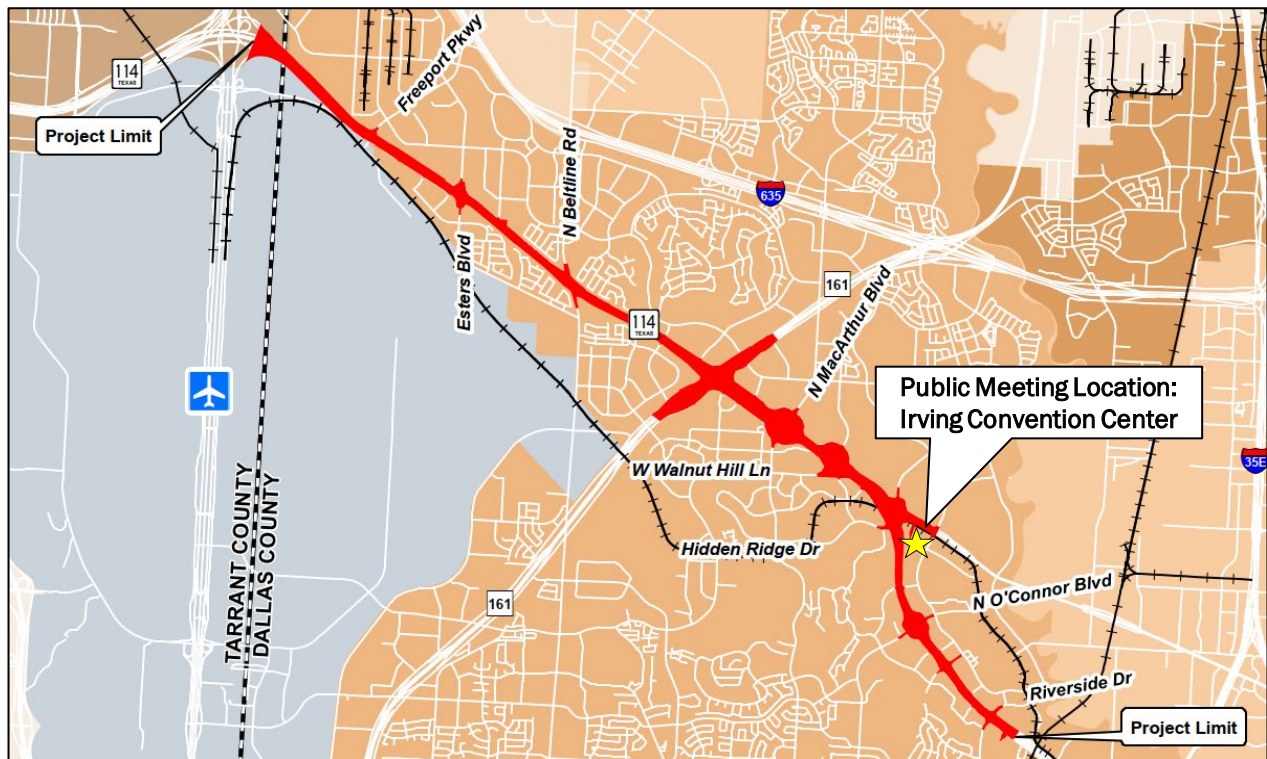

YOU'RE INVITED!

State Highway (SH) 114 Irving

From International Parkway to Riverside Drive

**CSJs: 0353-04-111, 0353-04-112, 0353-04-115,
0353-06-063, and 0353-06-067**

In-Person Public Meeting: Tuesday, March 14, 2023, from 5:30 p.m. to 7:30 p.m.

Irving Convention Center
500 W Las Colinas Boulevard, Irving, Texas 75039

VIRTUAL PUBLIC MEETING

The virtual public meeting can be accessed at any time starting March 14, 2023, at 5:30 p.m. by going to the project's website www.keepitmovingdallas.com/SH114Irving or scanning the QR code below with a phone or tablet.

DIRECTIONS TO IN-PERSON PUBLIC MEETING

Directions from west: Head east on SH 114 and take the Spur 348/Northwest Highway exit, merge onto Hidden Ridge, turn right at Exhibition Way and the Convention Center will be on your right.

Directions for Transit: Take the DART Orange Line to the Irving Convention Center Station, walk west along Promenade Parkway and the Convention Center will be on your right.

KeepItMovingDallas.com | Keyword(s): "SH 114 Irving"