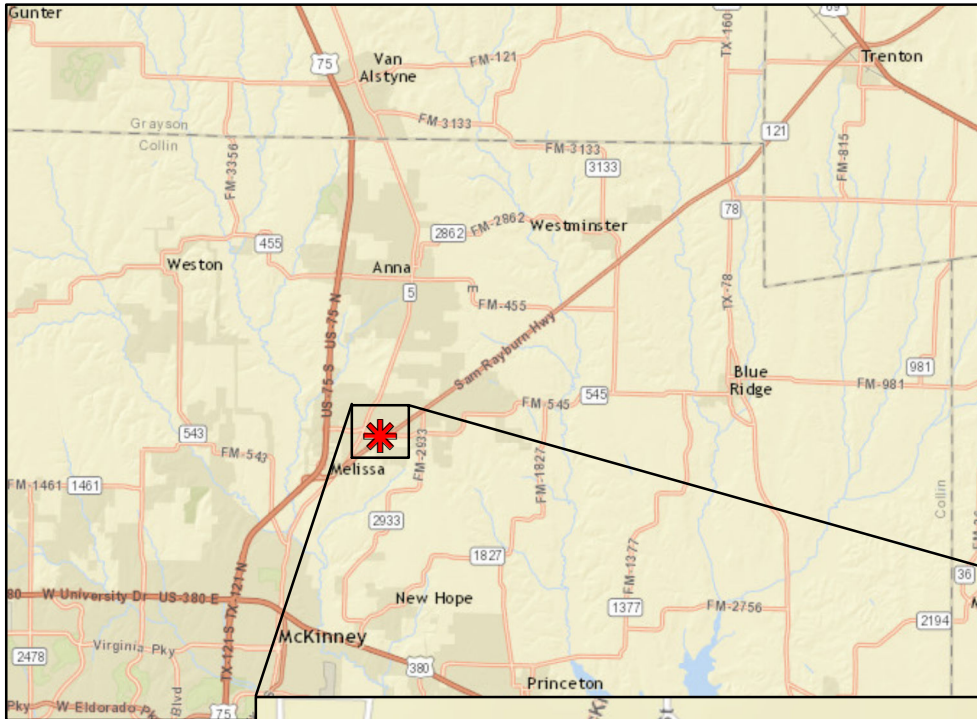

Directions to SH 121 Public Hearing  
 August 8, 2017, 6:00 PM View Exhibits  
 7:00 PM Presentation

First Baptist Church Melissa  
 2101 E. Melissa Road  
 Melissa, TX 75454

**DIRECTIONS:**  
 From SH 121 in Melissa, Texas,  
 turn west on to  
 FM 545 (Melissa Road).  
 First Baptist Church Melissa  
 located on the left.