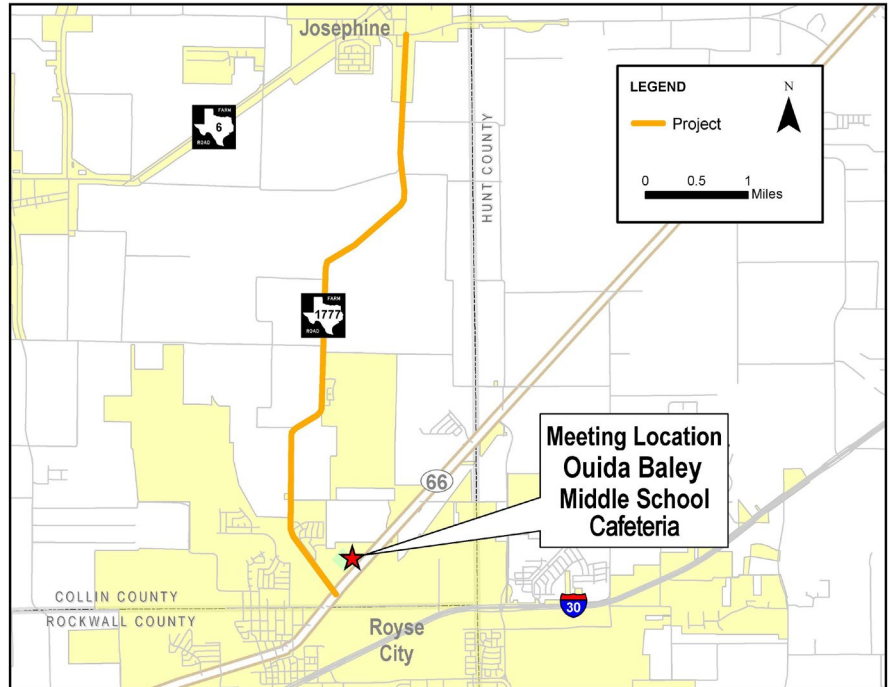

FARM-TO MARKET (FM) 1777

From State Highway (SH) 66 to FM 6
Collin County, Texas

IN-PERSON PUBLIC MEETING (OPEN HOUSE)

The same information will be available at both the in-person and virtual meetings.

CSJ: 1014-04-016

Tuesday, May 17, 2022
6 PM - 8 PM

Ouida Baley Middle School
Cafeteria
1310 SH 66
Royse City, TX 75189