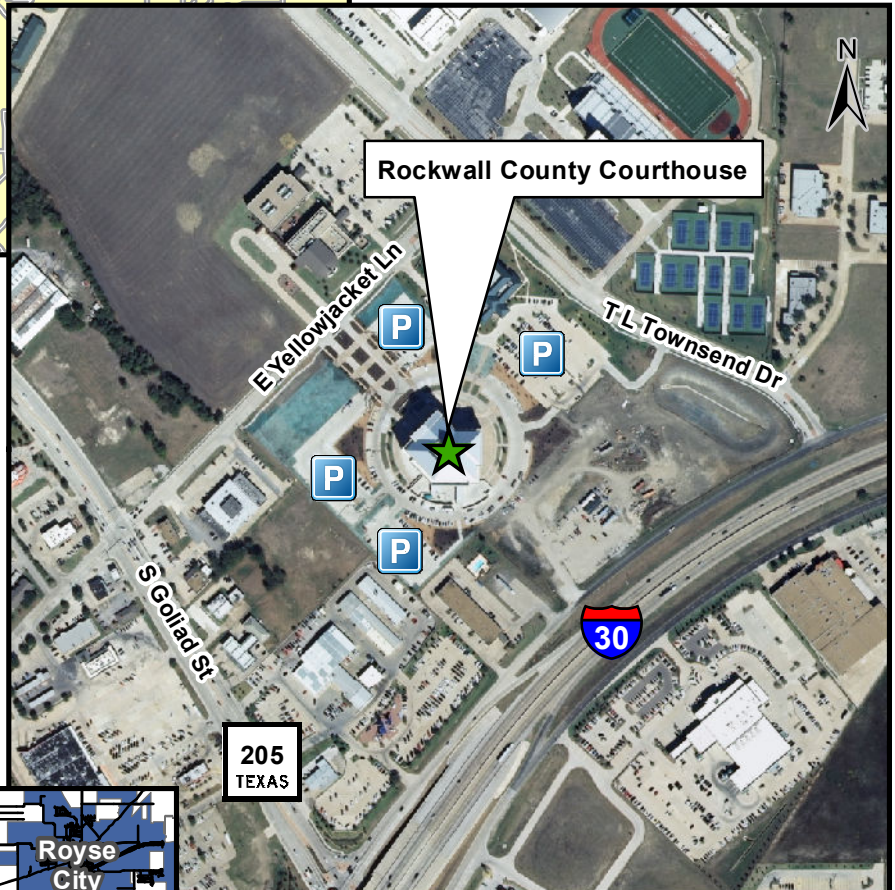

Rockwell County Courthouse

Farm-to-Market Road (FM) 549
Public Meeting

Thursday, December 10, 2015
Open House 5:00 p.m. - 7:00 p.m.
In the Liberty Hall Jury Room

DIRECTIONS:

Via I-30 East: Take Exit 68 toward SH 205/Rockwall/Terrell. Merge onto the I-30 frontage road. Turn left (north) onto SH 205/S. Goliad St. Turn right onto E. Yellowjacket Ln. Courthouse will be on the right (south) side of road.

Via I-30 West: Take Exit 68 toward SH 205/Rockwall/Terrell. Merge onto the I-30 frontage road. Turn right (north) onto SH 205/S. Goliad St. Turn right onto E. Yellowjacket Ln. Courthouse will be on the right (south) side of road.

Rockwell County Courthouse

1111 East Yellowjacket Lane

Rockwall, Texas 75087

CSJ: 1015-01-024