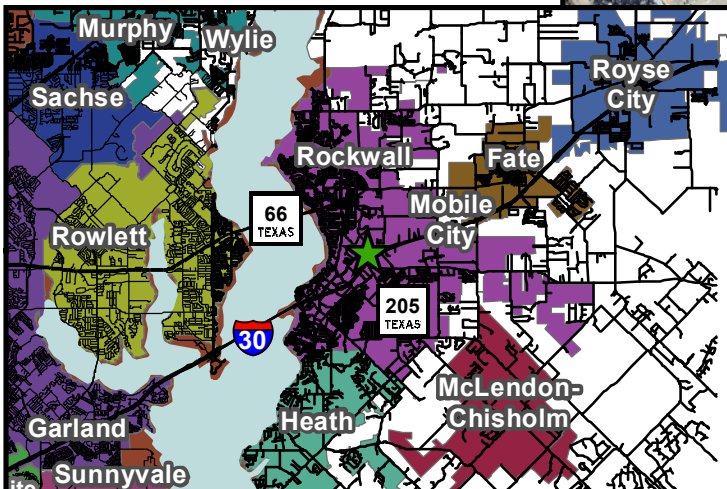

Rockwell County Courthouse

Farm-to-Market Road (FM) 549
Public Meeting

Thursday, December 10, 2015
Open House 5:00 p.m. - 7:00 p.m.
In the Liberty Hall Jury Room

DIRECTIONS:

Via I-30 East: Take Exit 68 toward SH 205/Rockwall/Terrell. Merge onto the I-30 frontage road. Turn left (north) onto SH 205/S. Goliad St. Turn right onto E. Yellowjacket Ln. Courthouse will be on the right (south) side of road.

Via I-30 West: Take Exit 68 toward SH 205/Rockwall/Terrell. Merge onto the I-30 frontage road. Turn right (north) onto SH 205/S. Goliad St. Turn right onto E. Yellowjacket Ln. Courthouse will be on the right (south) side of road.