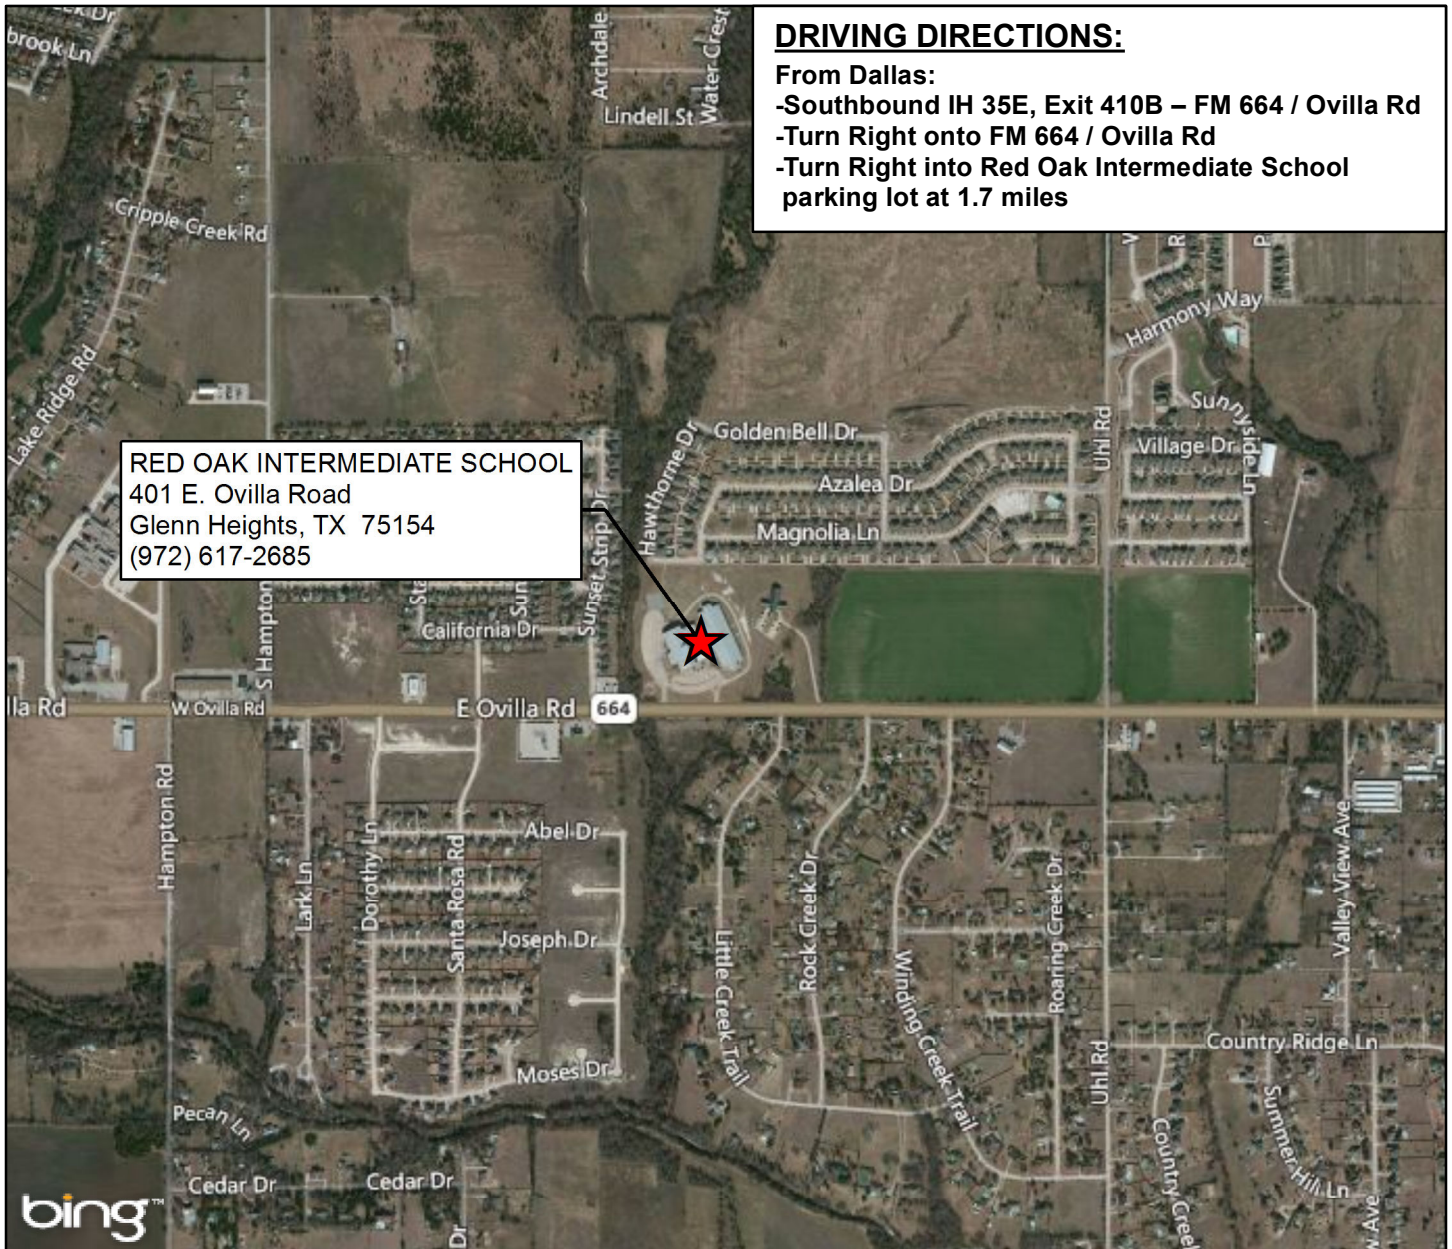

FM 664 PUBLIC HEARING VENUE LOCATION MAP

**OPEN HOUSE
6:00 PM TO 7:00 PM
PUBLIC HEARING BEGINS
THURSDAY, OCT. 16, 2014
7:00 PM**

DRIVING DIRECTIONS:

From Dallas:

- Southbound IH 35E, Exit 410B – FM 664 / Ovilla Rd
- Turn Right onto FM 664 / Ovilla Rd
- Turn Right into Red Oak Intermediate School parking lot at 1.7 miles