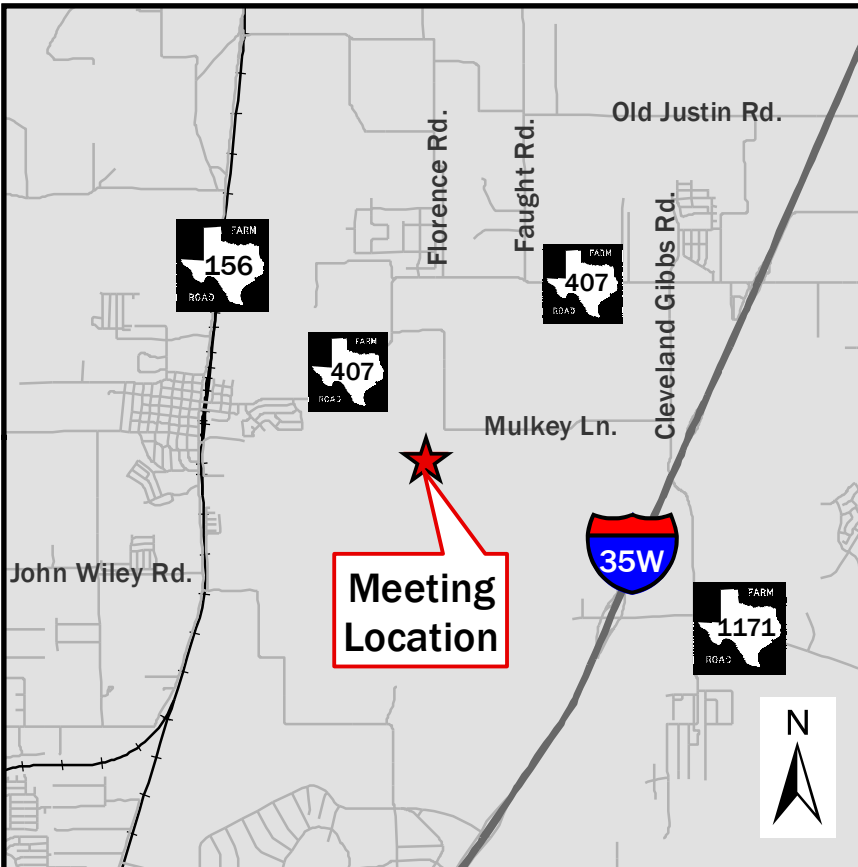

Proposed Extension of

FM 1171

from IH 35W
to West of FM 156

Public Meeting

Tuesday,
March 20, 2018

Open House:
6:00 p.m. to 8:00 p.m.

Northwest ISD
Outdoor Learning Center
Great Hall
7773 Mulkey Lane
Northlake, Texas 76247

Directions from FM 156: Travel north on FM 156 and turn right (east) at E. 5th St./FM 407. Travel east on FM 407 for approx. 1.7 miles. Turn right at Mulkey Ln. Follow Mulkey Ln. for approx. 1.1 miles. The entrance to the Outdoor Learning Center will be on your right. Follow signage for a TxDOT Public Meeting.
Directions from IH 35W: Travel north on IH 35W and take Exit 76 for FM 407/Argyle/Justin. Turn left at FM 407. Travel west on FM 407 for approx. 3.1 miles. Turn left at Mulkey Ln. Follow Mulkey Ln. for approx. 1.1 miles. The entrance to the Outdoor Learning Center will be on your right. Follow signage for a TxDOT Public Meeting.