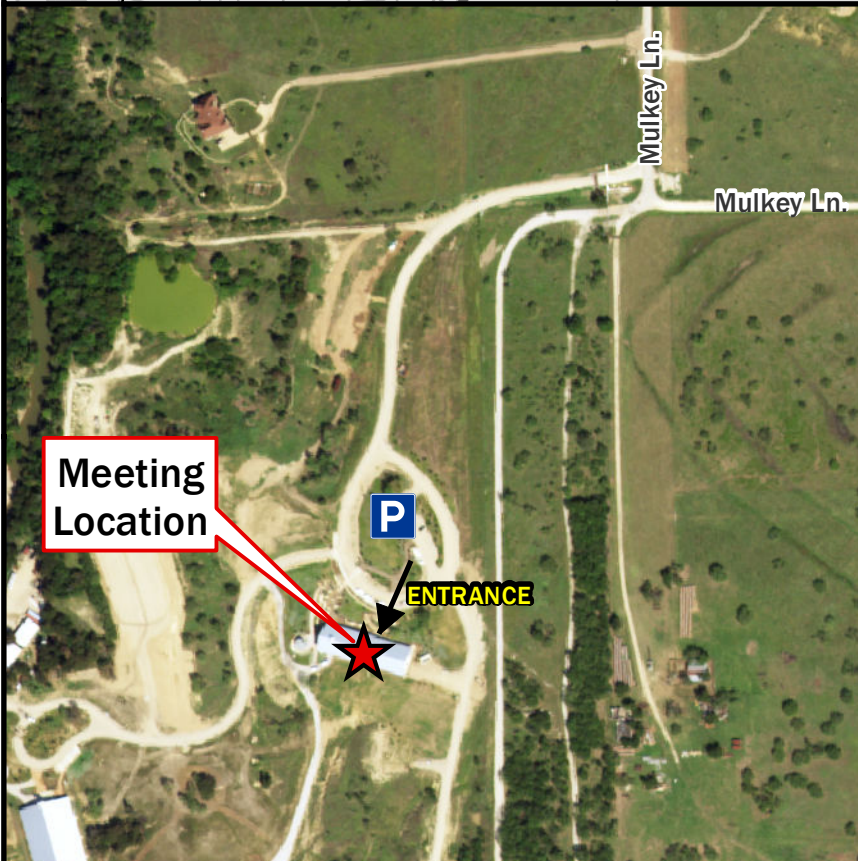

Proposed Extension of

FM 1171

from IH 35W
to West of FM 156

Public Meeting

Tuesday,
March 20, 2018

Open House:
6:00 p.m. to 8:00 p.m.

Northwest ISD
Outdoor Learning Center
Great Hall
7773 Mulkey Lane
Northlake, Texas 76247

Directions from FM 156: Travel north on FM 156 and turn right (east) at E. 5th St./FM 407. Travel east on FM 407 for approx. 1.7 miles. Turn right at Mulkey Ln. Follow Mulkey Ln. for approx. 1.1 miles. The entrance to the Outdoor Learning Center will be on your right. Follow signage for a TxDOT Public Meeting.
Directions from IH 35W: Travel north on IH 35W and take Exit 76 for FM 407/Argyle/Justin. Turn left at FM 407. Travel west on FM 407 for approx. 3.1 miles. Turn left at Mulkey Ln. Follow Mulkey Ln. for approx. 1.1 miles. The entrance to the Outdoor Learning Center will be on your right. Follow signage for a TxDOT Public Meeting.