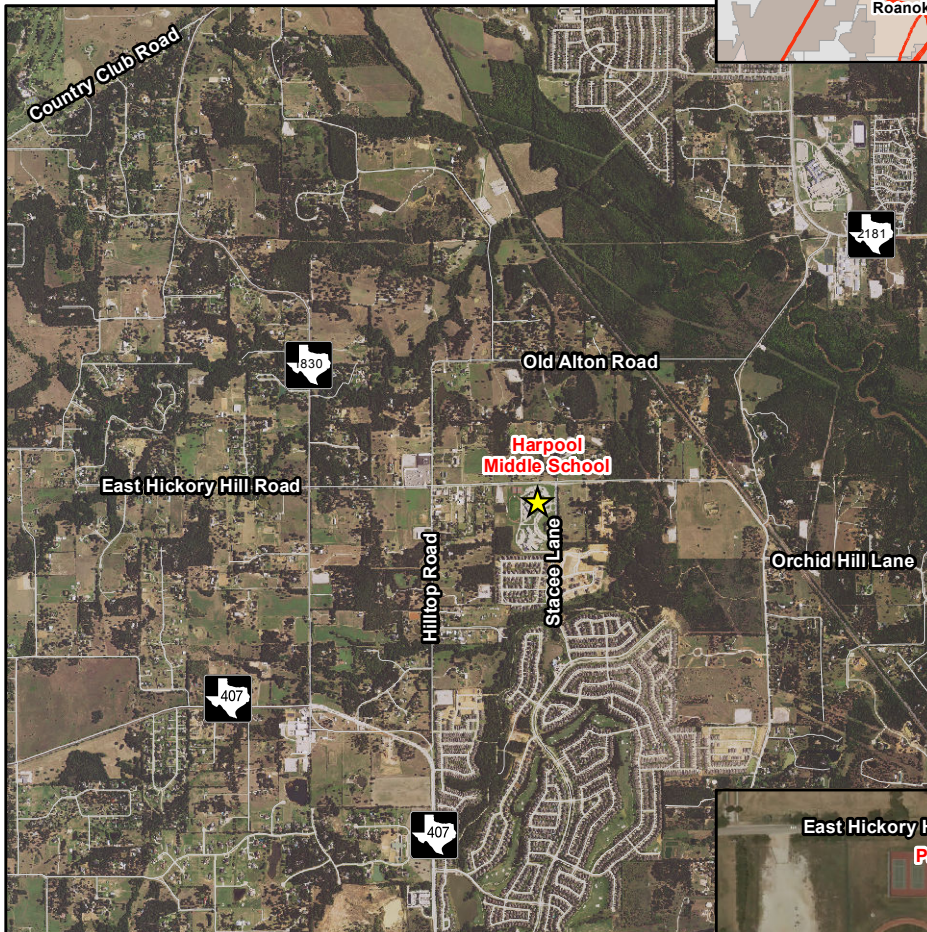

Directions To: Harpool Middle School

FM 1830 Project
Public Meeting / Open House
Tuesday, September 26, 2017
6:00 P.M. - 8:00 P.M.

Directions:

From North:
head south on FM 1830,
turn left onto East Hickory Hill Road,
turn right onto Stacee Lane,
Harpool Middle School is on the right

From South:
head north on FM 407,
turn right onto FM 1830,
turn right onto East Hickory Hill Road,
turn right onto Stacee Lane,
Harpool Middle School is on the right

From West:
head east on East Hickory Hill Road,
turn right onto Stacee Lane,
Harpool Middle School is on the right

From East:
head west on East Hickory Hill Road,
turn left on Stacee Lane,
Harpool Middle School is on the right

Harpool Middle School

9601 Stacee Lane
Lantana, Texas 76226