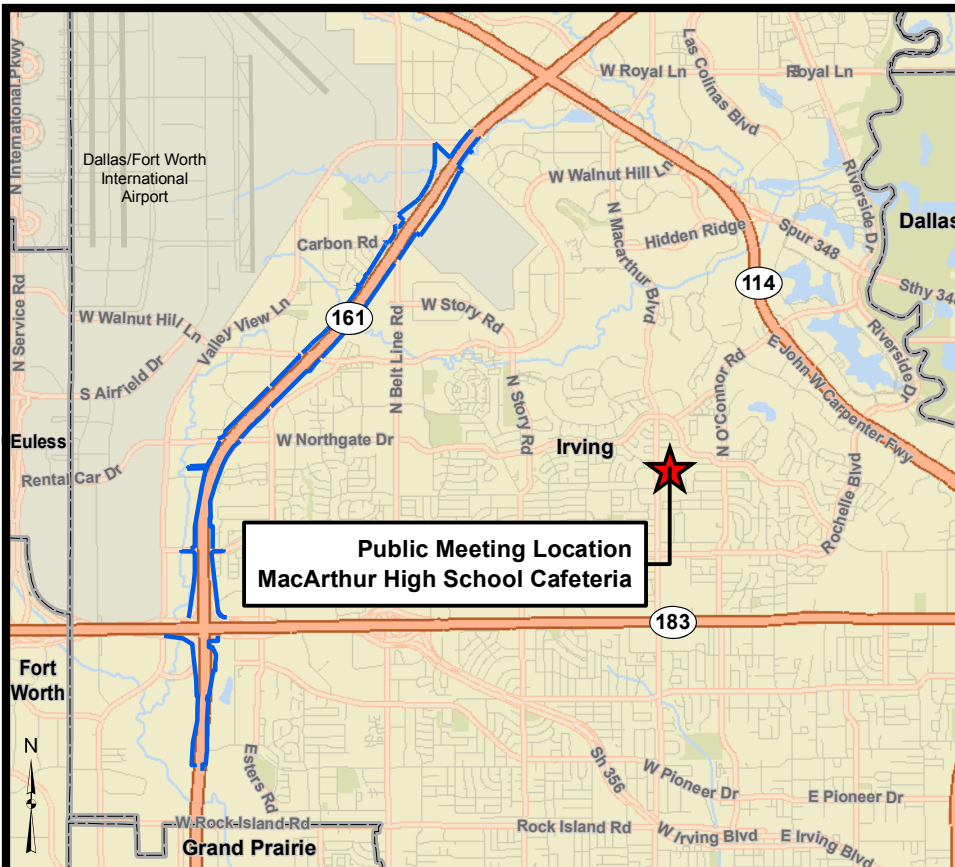

State Highway 161

Freeway Improvements

From south of SH 183
To north of Belt Line Road

Public Meeting

Tuesday, November 15, 2016

6:00 PM to 8:00 PM

MacArthur High School Cafeteria
3700 North MacArthur Blvd
Irving, TX 75062

From SH 161/SH 183: Take SH 183 east for approximately 3 miles, then exit N MacArthur Blvd and travel north on N MacArthur Blvd for approximately a mile and a half. MacArthur High School will be on your right.

From SH 161/PGBT and SH 114 Interchange: Take SH 114 south to N MacArthur Blvd, exit N MacArthur Blvd and travel south approximately 3.5 miles. MacArthur High School will be on your left.