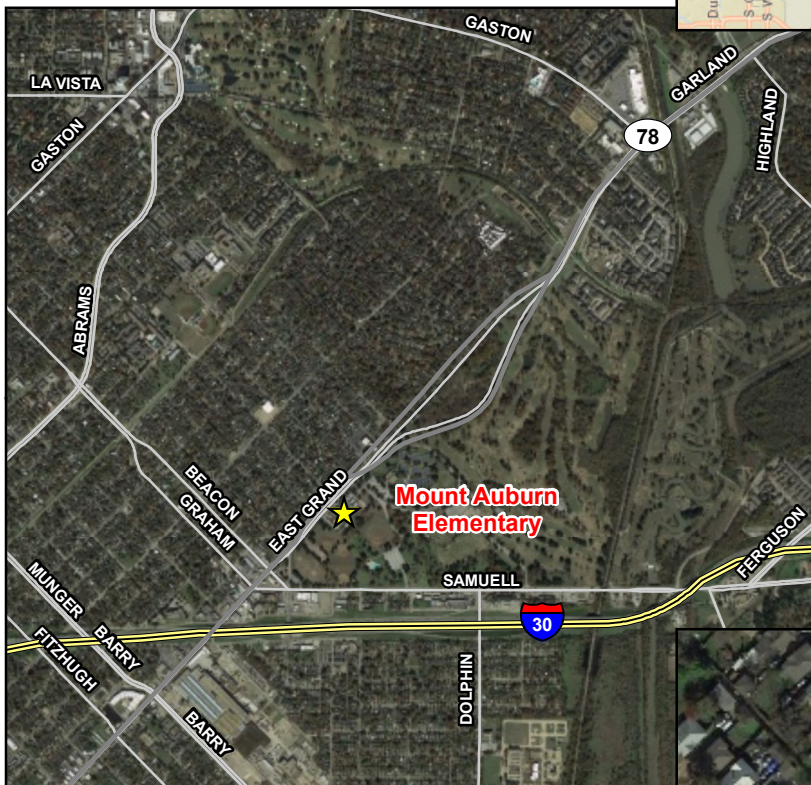

**Directions To:
Mount Auburn Elementary School**

**SH 78 Project
(Garland / East Grand Avenue)
at Gaston Avenue
Intersection Improvement**

**Public Meeting / Open House
Thursday, September 28, 2017
6:00 PM to 8:00 PM**

**From the
SH 78/Gaston Ave. Intersection:**

Travel southeast on SH 78 approximately 2.3 miles. Mount Auburn Elementary is on your left.

**From the
I-30/SH 78 Intersection:**

Travel northeast on SH 78 approximately 0.5 miles. Mount Auburn Elementary is on your right.

Parking Available

**Mount Auburn
Elementary School
(Cafeteria)**

**6012 E. Grand Ave.
Dallas, TX 75223**