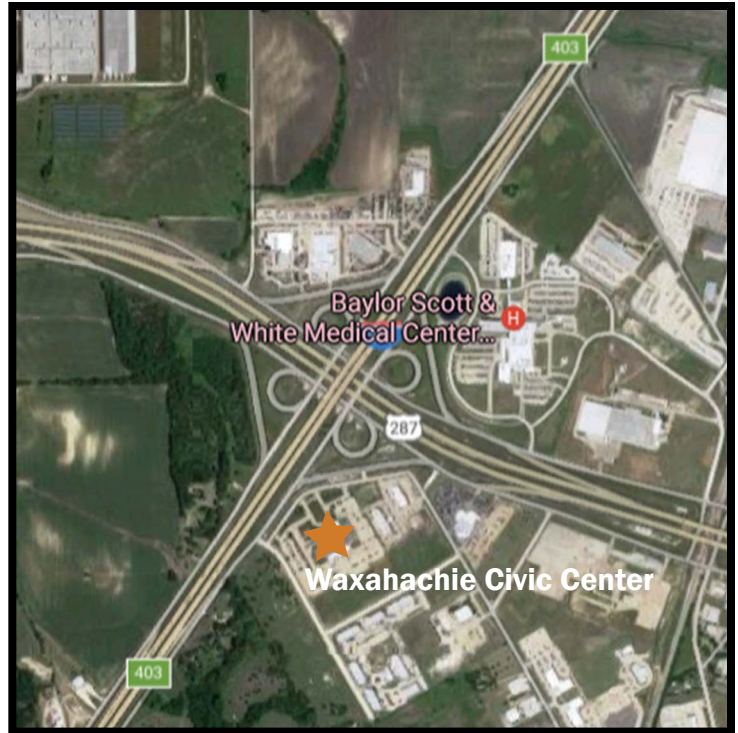

TEXAS DEPARTMENT OF TRANSPORTATION

PUBLIC MEETING LOCATION MAP

I-35E FRONTAGE ROADS

FROM US 77 SOUTH OF WAXAHACHIE TO

US 77 NORTH OF WAXAHACHIE

CSJ: 0048-04-090; 0048-04-092;

0048-04-093

Public Meeting Location

Waxahachie Civic Center

Ballrooms 1 & 2

1950 S. Interstate 35 East Service Road

Waxahachie, TX 75165

Date and Time

Thursday, July 13, 2017

5 p.m.- 7 p.m. Open House

Directions

From the south, take I-35E northbound, take exit 287 South. Turn right into Civic Center.

From the north, take I-35E southbound, exit 287 South. Stay on 287 Service Road. Turn right on Sam George Drive. Turn right on John Arden. Veer left to Civic Center.

Waxahachie Civic Center
1950 S. Interstate 35 East
Service Road
Waxahachie, TX 75165