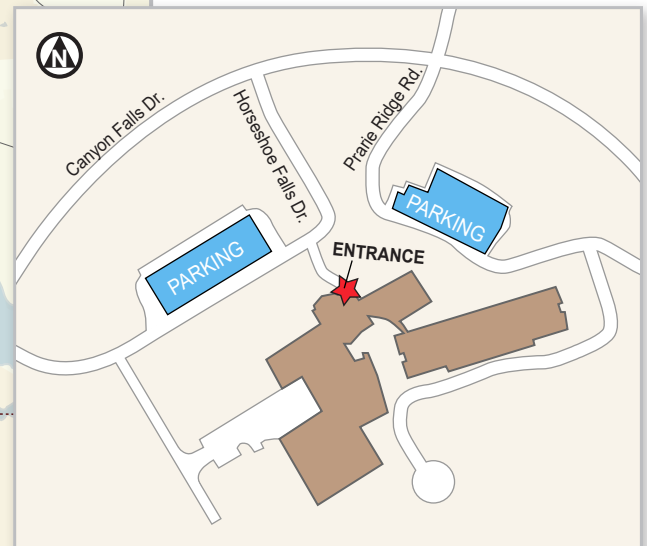

## PUBLIC MEETING

Thursday, April 19, 2018, from 6:00 p.m. to 8:00 p.m.

Argyle Middle School - Cafeteria

6601 Canyon Falls Drive, Argyle, Texas 76226

### Directions:

Take IH 35W to Cross Timbers Road/FM 1171. Travel east on Cross Timbers Road/FM 1171 and turn north onto Canyon Falls Drive. Continue on Canyon Falls Drive and enter the school parking lot from Horsehoe Falls Drive or Prairie Ridge Road.

### LEGEND

-  Project Limits
-  Public Meeting Location
-  Parking

## Interstate Highway 35W

From the Denton/Tarrant County Line to IH 35/IH 35W