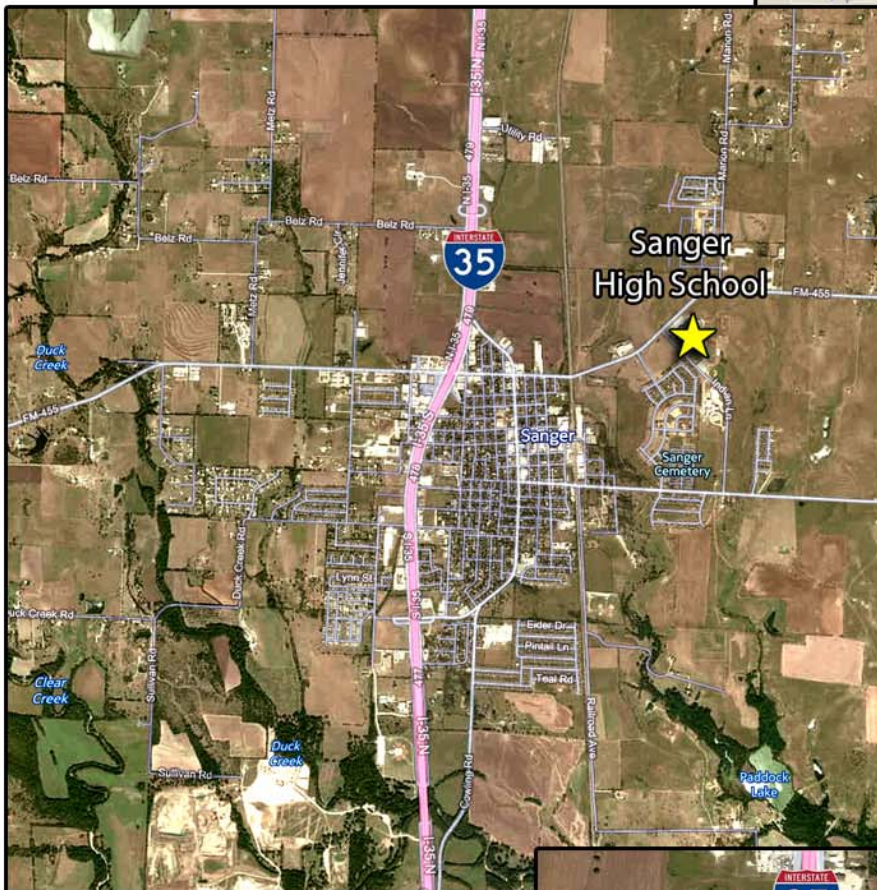

Directions To:
Sanger High School

IH 35 Project
Public Meeting / Open House
Thursday, June 22, 2017
6:00 P.M. – 8:00 P.M.

Directions

From North take IH35 southbound
Take Exit 478 (FM 455) to Pilot Point/Bolivar
Take a left on FM 455 (Chapman Dr)
Continue one mile on FM 455 (Chapman Dr)
Take a right on Indian Lane
Take the third school entrance on the left

From South take IH35 northbound
Take Exit 478 (FM 455) to Pilot Point/Bolivar
Take a right on FM 455 (Chapman Dr)
Continue one mile on FM 455 (Chapman Dr)
Take a right on Indian Lane
Take the third school entrance on the left