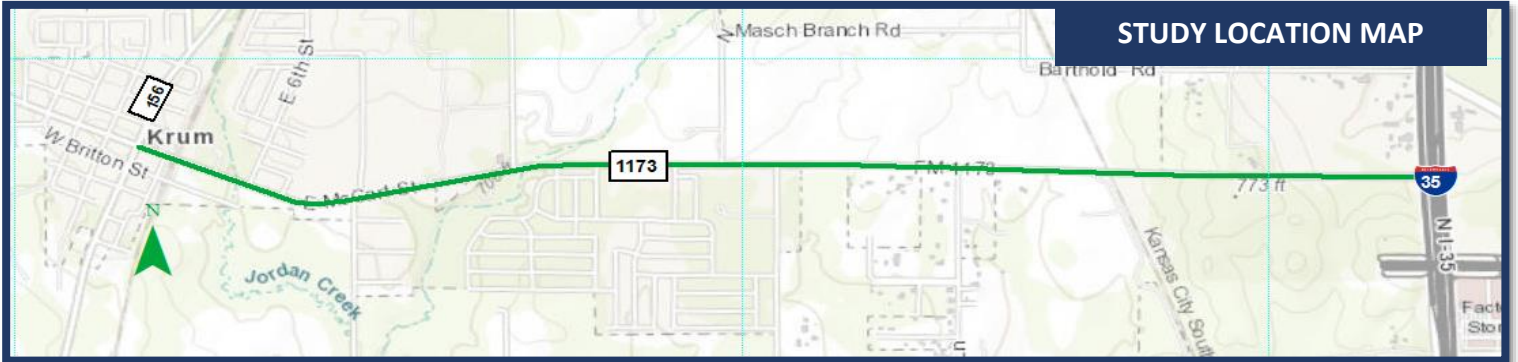

FM 1173 From FM 156 to IH 35 in Denton County
Corridor Improvements
 Public Meeting/Open House
 Tuesday, May 8, 2018 | 6:00 p.m. – 8 p.m.

Directions To:

Krum High School
 700 Bobcat Blvd
 Krum, TX 76249

From IH 35:

Take FM 1173 (E. McCart St.) west for approximately 2.8 miles and turn right onto Bobcat Blvd. High School is on the right. Use the cafeteria entrance.

From US 380:

Turn right onto FM 156 and continue for 2.1 miles. Turn right onto FM 1173 (E. McCart St.), continue for 0.6 miles. Turn left onto Bobcat Blvd. High School is on the right. Use the cafeteria entrance.