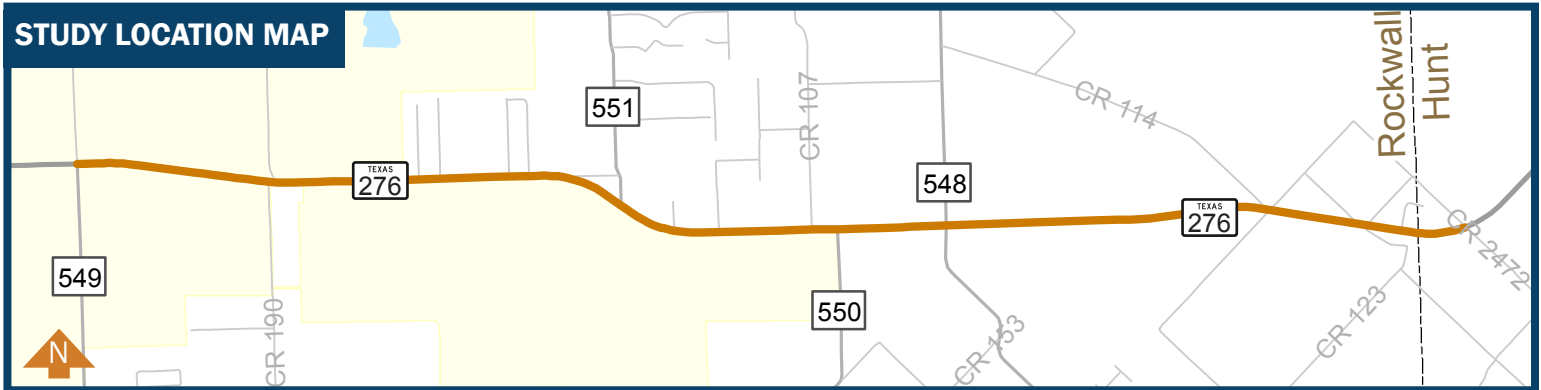

# SH 276 From FM 549 in Rockwall County to CR 2472 in Hunt County

Corridor Improvements

Public Meeting/Open House

Thursday, May 10, 2018 | 6:00 p.m. - 8:00 p.m.

## Directions To:

Utley Middle School Cafeteria  
1201 T.L. Townsend Drive  
Rockwall, TX 75087

### From East of Rockwall via 276

- Head west on SH 276
- Turn right onto John King Blvd
- Turn left onto I-30 Frontage Road
- Turn right onto T.L. Townsend Drive

The open house will be in the cafeteria, use the Middle School Cafeteria entrance across from the Aquatics Center

**Utley Middle School  
Cafeteria  
1201 T.L. Townsend Drive  
Rockwall, TX 75087**