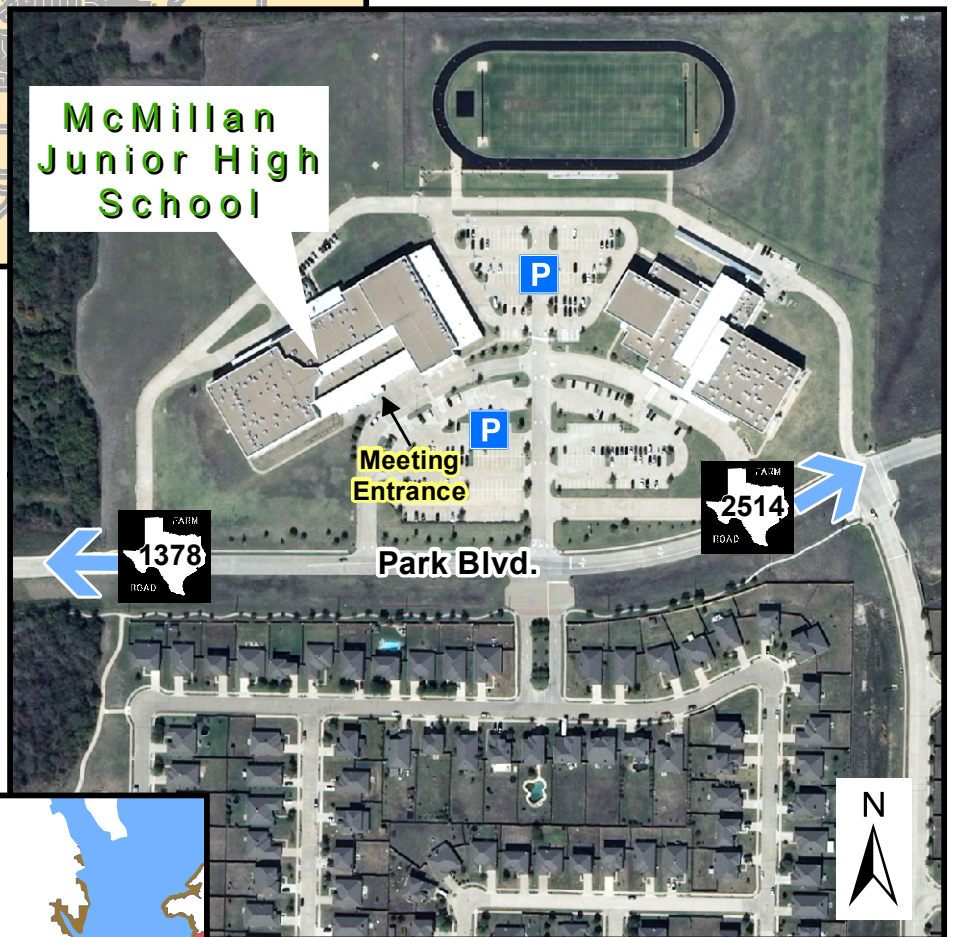

Directions To:

McMillan Junior High School

FM 2514
Public Hearing

Tuesday, November 19, 2013
Open House 6:00pm - 7:00pm
Public Hearing Begins at 7:00pm

DIRECTIONS:

From Northbound or Southbound FM 1378 (Country Club Road), turn east onto Park Blvd.

Travel east on Park Blvd. for approximately 1 mile.

McMillan Junior High School will be on your left (north side of Park Blvd.).

McMillan Junior High School

1050 Park Boulevard

Wylie, Texas 75098