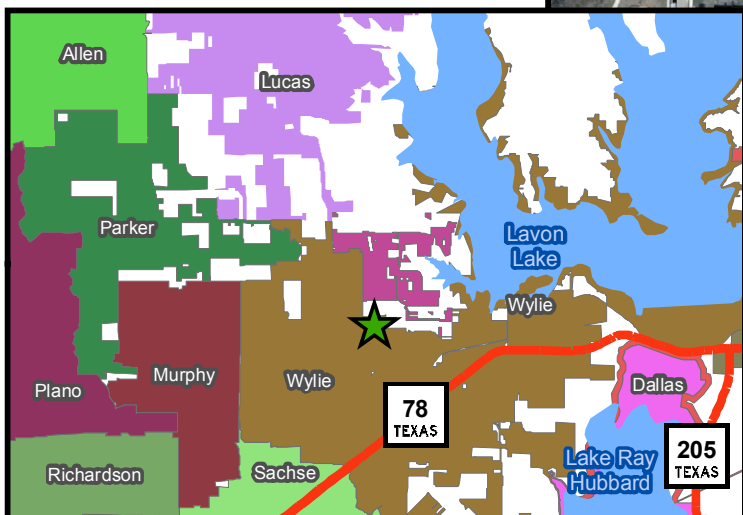

Directions To:

McMillan Junior High School

FM 2514
Public Hearing

Tuesday, November 19, 2013
Open House 6:00pm - 7:00pm
Public Hearing Begins at 7:00pm

DIRECTIONS:

From Northbound or Southbound FM 1378 (Country Club Road), turn east onto Park Blvd.

Travel east on Park Blvd. for approximately 1 mile.

McMillan Junior High School will be on your left (north side of Park Blvd.).

McMillan Junior High School

1050 Park Boulevard

Wylie, Texas 75098