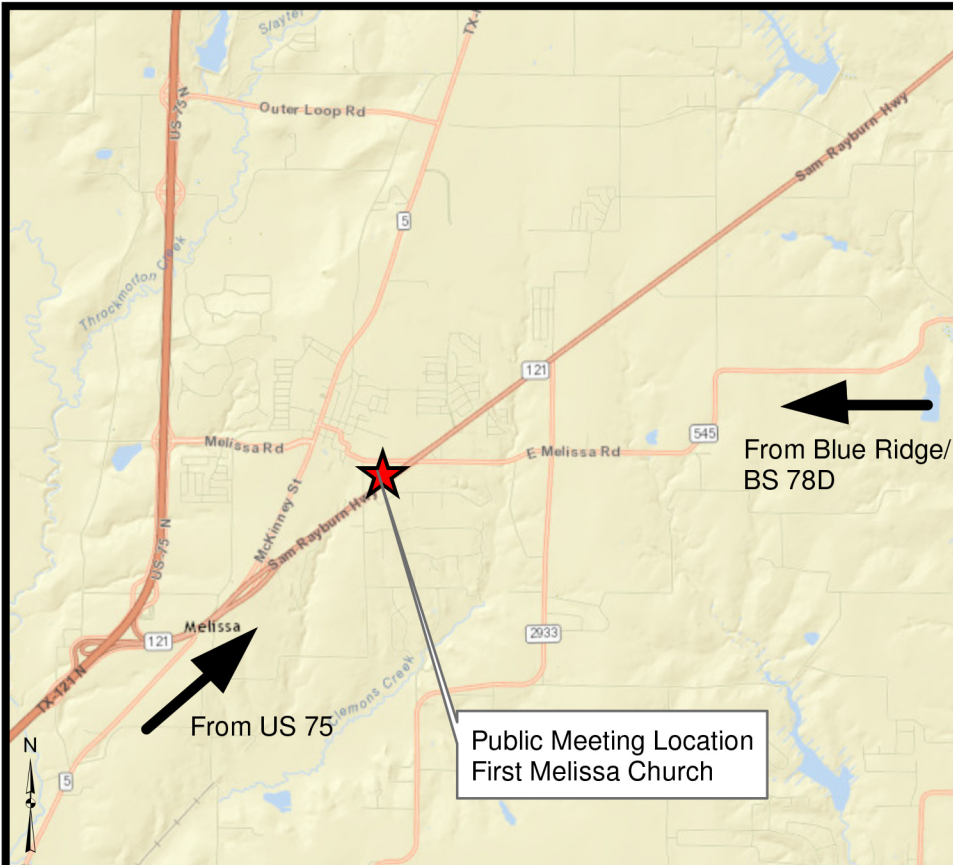

Farm-to-Market (FM) Road 545 Roadway Improvements

From FM 2933
To BS 78D

Public Meeting

Thursday, October 26, 2017

6:00 PM to 8:00 PM

First Melissa Church
2101 E. Melissa Rd,
Melissa, TX 75454

From FM 545/Blue Ridge/BS 78D: Take FM 545 west to SH 121. At the SH 121 intersection continue west on FM 545 and First Melissa Church will be located approximate 0.25 miles on your left.

From NB US 75/SB US 75: Take SH 121 toward Bonham. Continue north on SH 121 to FM 545. At the SH 121 and FM 545 intersection, turn left to head west on FM 545. First Melissa Church will be located approximately 0.25 miles on your left.