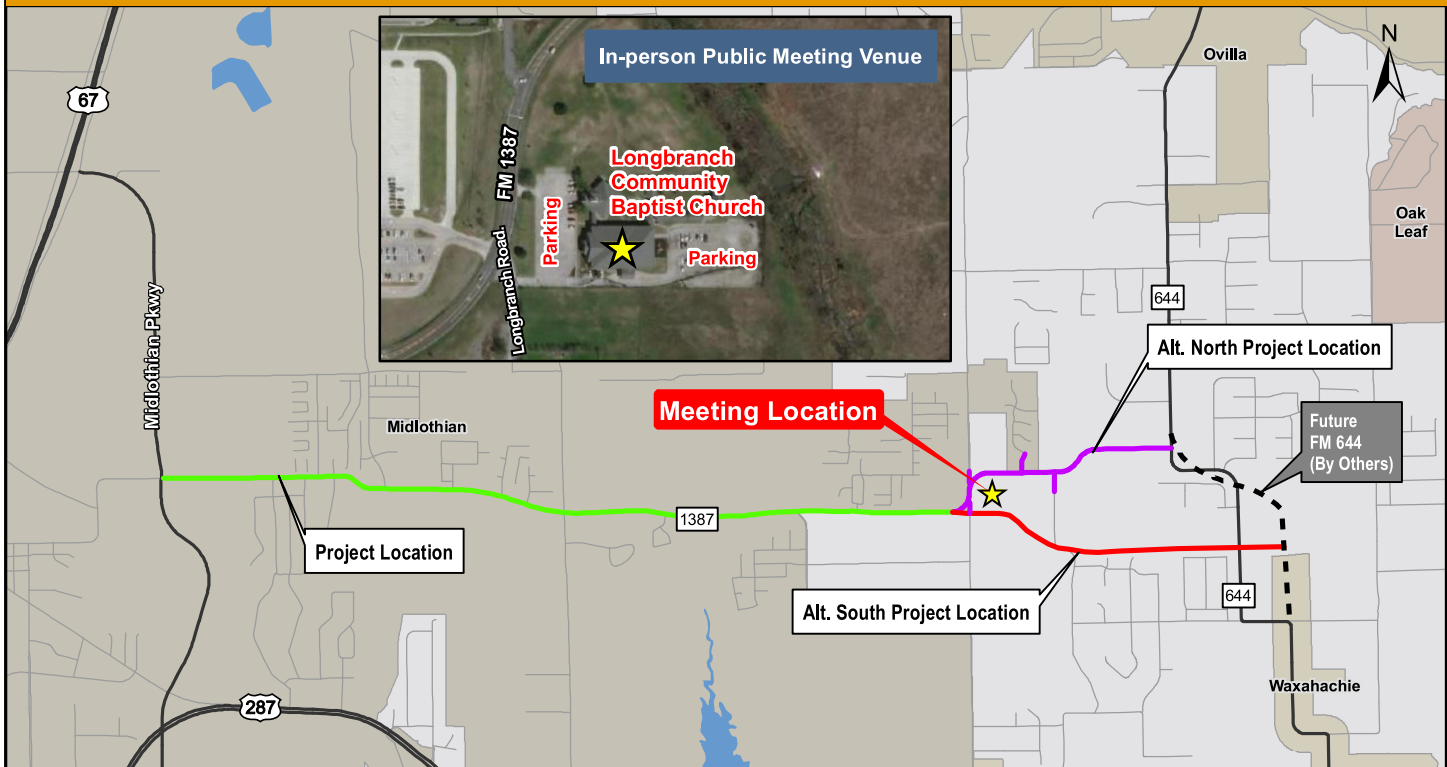

PROPOSED IMPROVEMENTS TO FM 1387 PUBLIC MEETING

FM 1387 from North Midlothian Parkway to FM 664
Ellis County, Texas, CSJ: 1394-02-027

IN-PERSON PUBLIC MEETING

WHEN

Tuesday, August 30, 2022
5:30 PM - 7:30 PM (Open House)

WHERE

**Longbranch Community
Baptist Church**

200 Longbranch Road,
Midlothian, TX 76065

VIRTUAL PUBLIC MEETING * NOT A LIVE EVENT

Scan the QR code above or visit
www.keepitmovingdallas.com/FM1387 to
access the virtual public meeting.

The virtual public meeting will be available
Tuesday, August 30, at 5:30 p.m. to
Thursday, September 15, 2022 at 11:59 p.m.

Meeting materials at the in-person and virtual public meeting will be identical.

DIRECTIONS FROM MIDLOTHIAN TAKE US 287 SOUTH

- Head east on US 287 S, Take exit toward Plainview Rd/S. Walnut Grove Rd,
- Turn left onto S. Walnut Grove Rd,
- Turn right at FM 1387 (heading east),
- Continue on FM 1387 for 2.1 miles.
- The Church is on the right.

DIRECTIONS FROM WAXAHACHIE TAKE US 287 NORTH

- Head west on US 287 N, Take exit toward I-35E/Dallas/Waco,
- Merge left onto US 287 Business N,
- Turn right onto Ovilla Rd,
- Continue north on Ovilla Rd for 4.9 miles,
- Turn left at FM 1387 (heading west),
- Continue on FM 1387 for 1.1 miles.
- The Church is on the left.