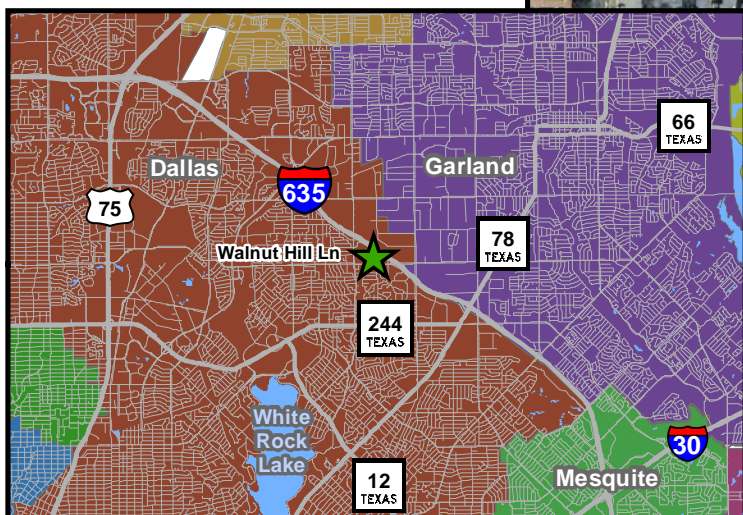

Highland Oaks Church of Christ

IH 635 (LBJ East)
Public Meeting

Tuesday, April 19, 2016
Open House 5:00 p.m. - 7:00 p.m.

Highland Oaks
Church of Christ

Highland Oaks
Church of Christ

DIRECTIONS:

From Southeastbound IH 635, take Exit 13 Walnut Hill Ln./Kingsley Rd./Jupiter Rd. Travel west on Walnut Hill Ln. for 0.3 mile. Highland Oaks Church of Christ will be on the north side of Walnut Hill Ln.

From Northwestbound IH 635, take Exit 13 Jupiter Rd./Kingsley Rd./Walnut Hill Ln. Travel north on Jupiter Rd. for 0.2 mile and then west on Kingsley Rd./Walnut Hill Ln. for 0.7 mile. Highland Oaks Church of Christ will be on the north side of Walnut Hill Ln.