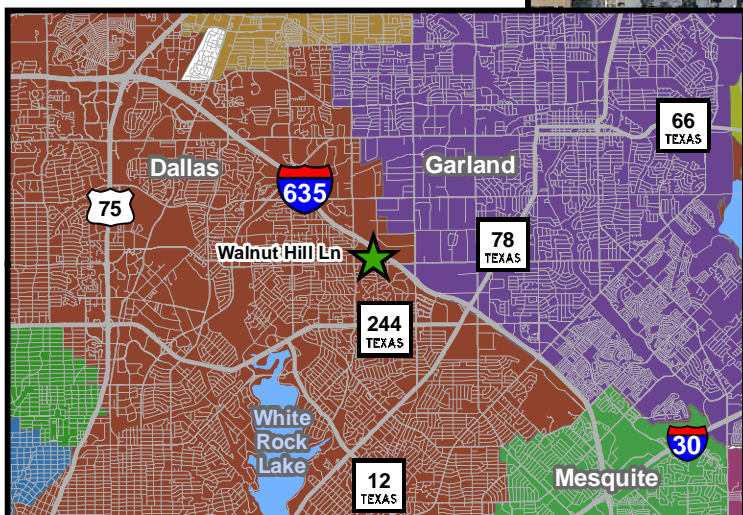

Highland Oaks Church of Christ

I-635 (LBJ East)  
Public Meeting

Tuesday, June 17, 2014  
Open House 5:00 p.m. - 7:00 p.m.

Highland Oaks  
Church of Christ

**DIRECTIONS:**

From Southeastbound I-635, take Exit 13 Walnut Hill Ln./Kingsley Rd./Jupiter Rd. Travel west on Walnut Hill Ln. for 0.3 mile. Highland Oaks Church of Christ will be on the north side of Walnut Hill Ln.

From Northwestbound I-635, take Exit 13 Jupiter Rd./Kingsley Rd./Walnut Hill Ln. Travel north on Jupiter Rd. for 0.2 mile and then west on Kingsley Rd./Walnut Hill Ln. for 0.7 mile. Highland Oaks Church of Christ will be on the north side of Walnut Hill Ln.