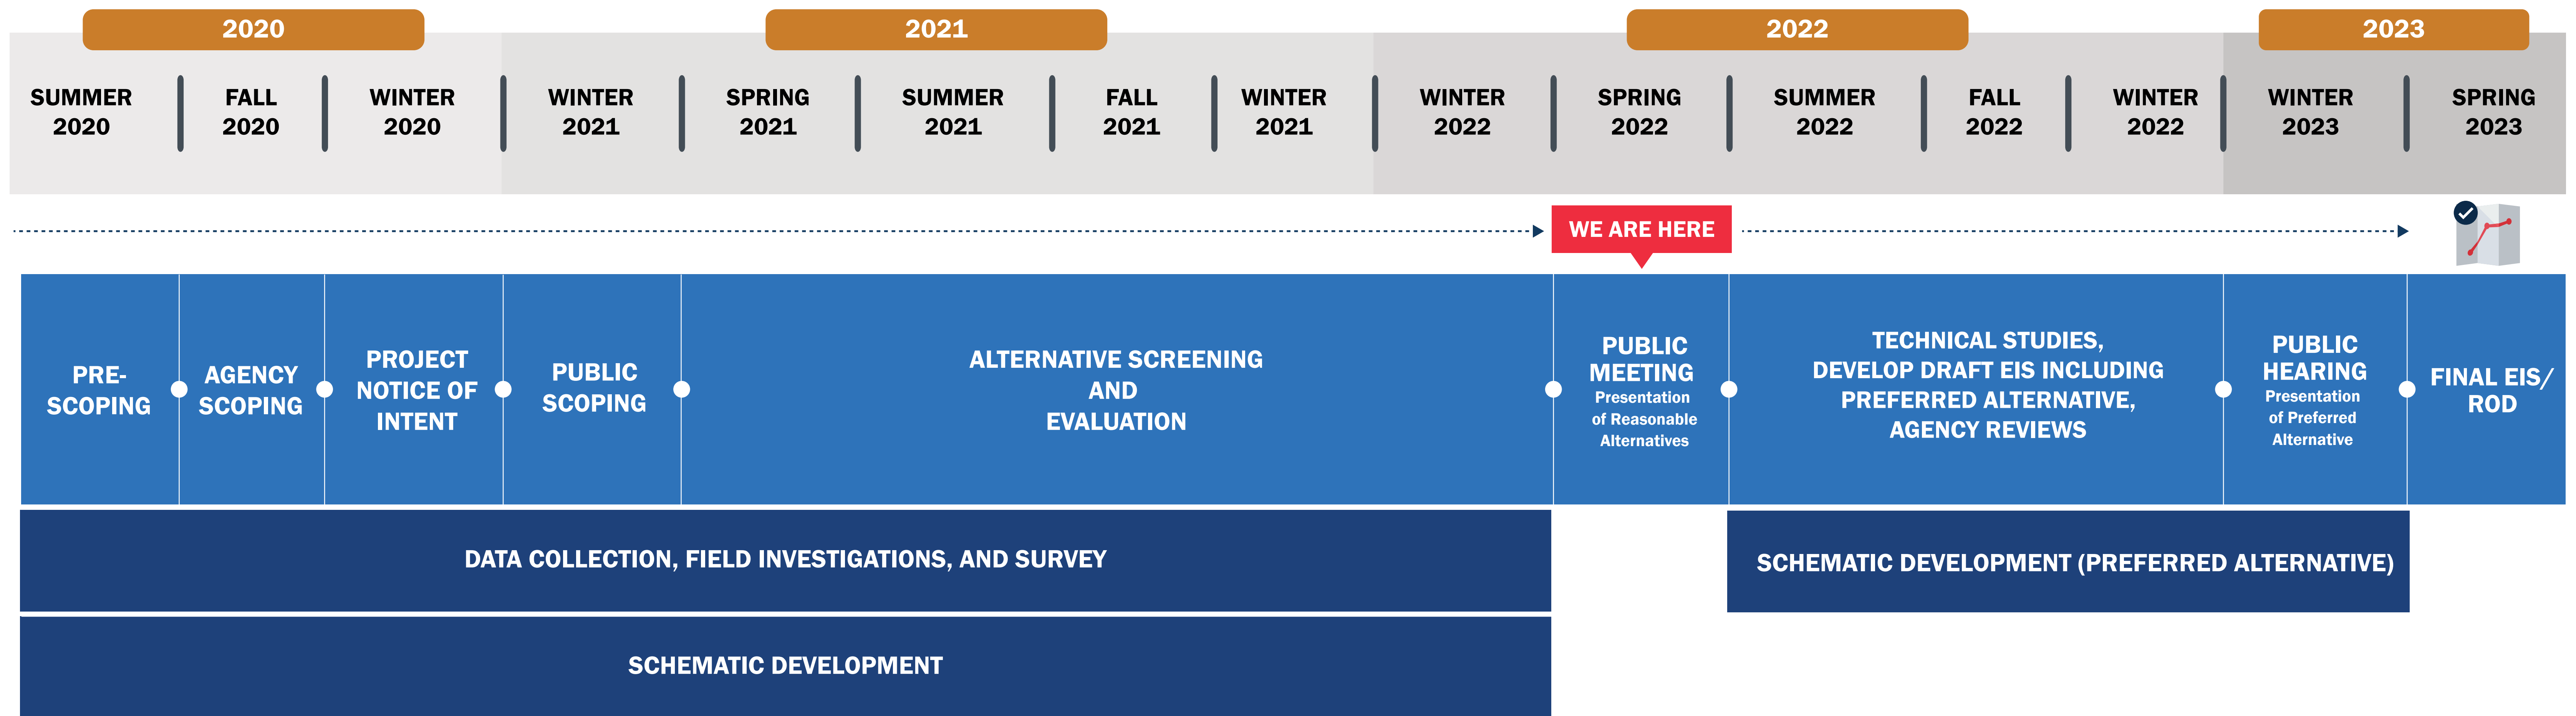

TEXAS DEPARTMENT OF TRANSPORTATION

PROJECT SCHEDULE

WE ARE HERE

PUBLIC AND STAKEHOLDER OUTREACH