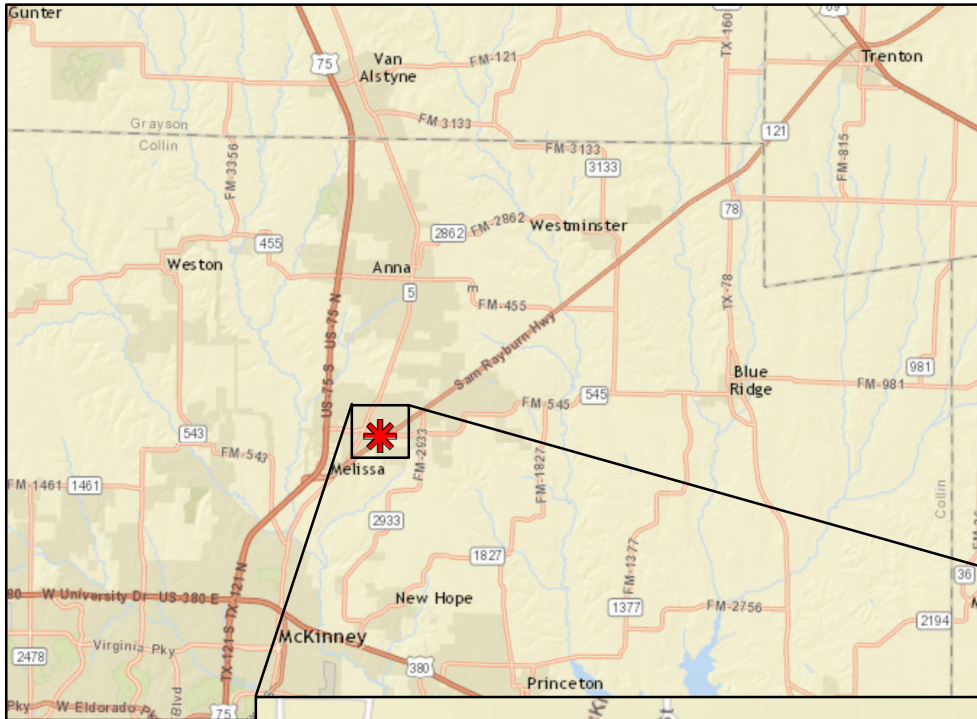

Texas Department of Transportation

Directions to SH 121 Public Meeting
Thursday, May 5, 2016, 5:30 PM to 7:30 PM,
First Baptist Church Melissa
2101 E. Melissa Road
Melissa, TX 75454

DIRECTIONS:
From SH 121 in Melissa, Texas,
turn west on to
FM 545 (Melissa Road).
First Baptist Church Melissa
located on the left.