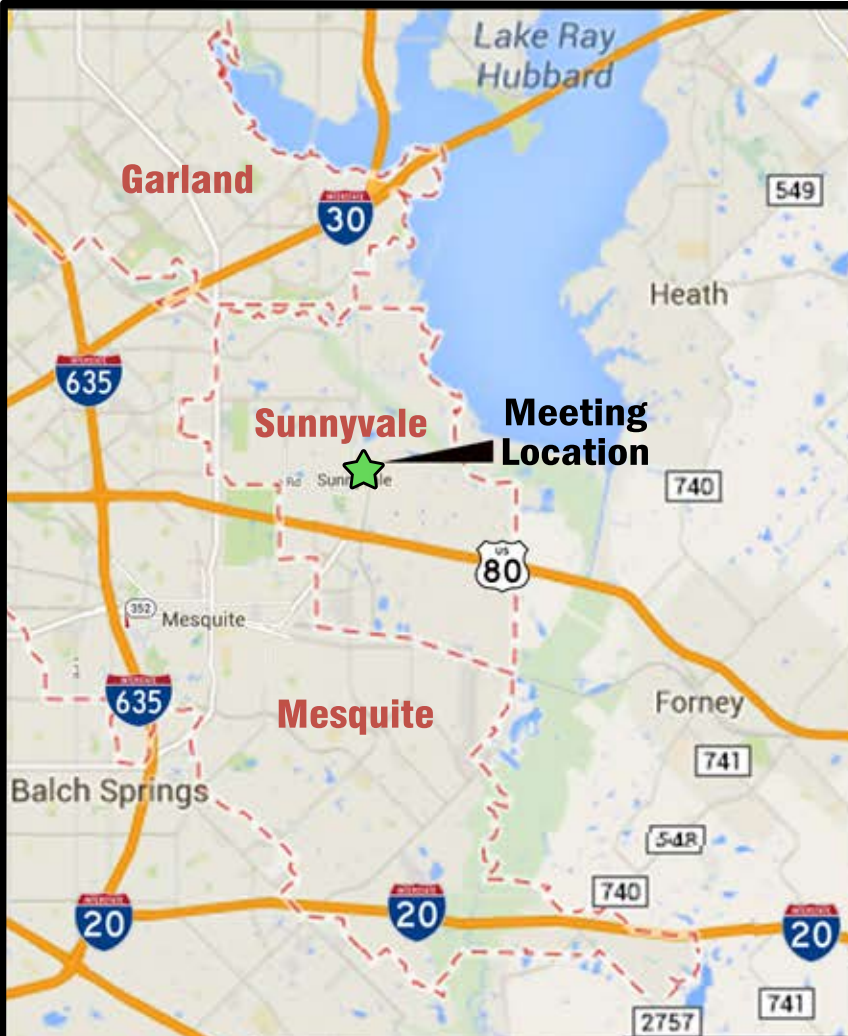

SH 190 - The East Branch From I-30 to I-20 Public Meeting

Tuesday - December 16, 2014
5:00 PM to 7:00 PM

Sunnyvale Middle School
216 N Collins Rd
Sunnyvale, TX 75182

SH190 TRANSPORTATION STUDY
www.theeastbranch.org

Parking Available

FROM US 80:

Take the Collins Road Exit and proceed North on Collins Road for approximately 3/4 of a mile. Sunnyvale Middle School will be located on the right, just after the E Tripp Road intersection.

FROM I-30:

Take the Beltline Road Exit and proceed South on Beltline Road for approximately 1.75 miles. Proceed East on Town East Blvd for 2.1 miles, and then South on Collins Road for 1.4 miles. Sunnyvale Middle School will be located on the left.