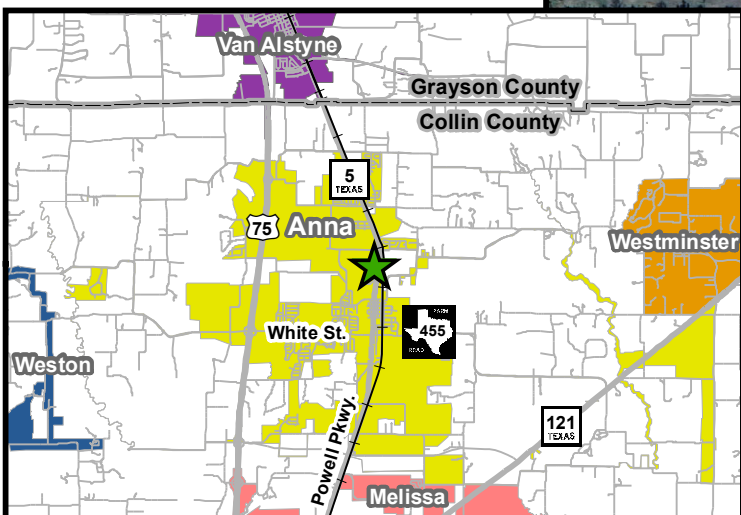

Anna Middle School

SH 5  
Public Meeting

Tuesday, July 15, 2014  
Open House 5:30 p.m. - 7:30 p.m.

**DIRECTIONS:**

From Northbound/Southbound US 75, take Exit 48 for FM 455/Anna-Weston Rd.

Travel east on FM 455 for 2 miles, then turn left (north) onto SH 5/N. Powell Pkwy.

Travel north on SH 5/N. Powell Pkwy. for approximately 1 mile.

Anna Middle School will be on the left.

Anna Middle School

1201 North Powell Parkway

Anna, Texas 75409