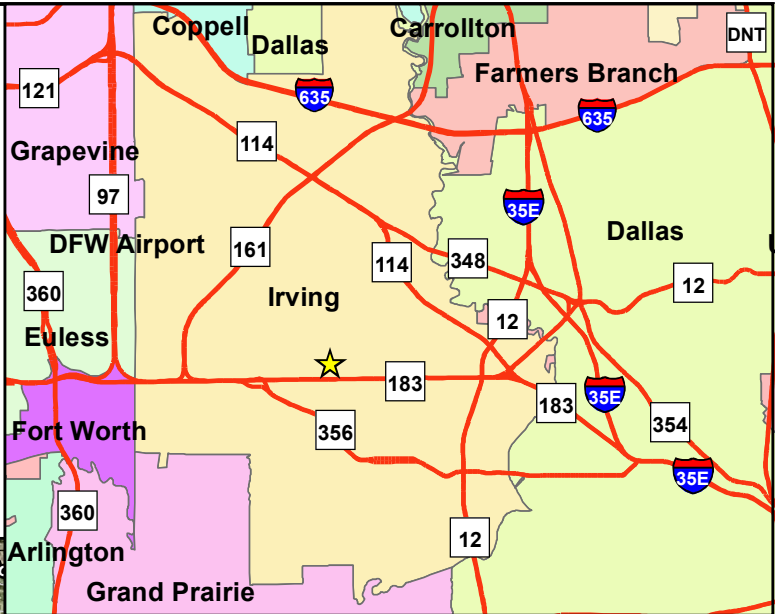

Directions To:

Plymouth Park  
United Methodist Church

SH183 Public Hearing  
February 21, 2012

**Directions:**

From the West:  
Go East on Airport Freeway / SH 183, take MacArthur Blvd exit, make a U turn at MacArthur Blvd, come back west on the Frontage Rd, the Church is on the right.

From the East:  
Go West on Airport Freeway / SH 183, take the exit immediately after MacArthur Blvd to the Frontage Rd, the Church is on the right.

Plymouth Park United Methodist Church is on the north side of Airport Freeway / SH 183 between Story Rd and MacArthur Blvd. Parking lots are located on the north and east of the church.

**ENTRANCE**

Plymouth Park  
United Methodist Church  
1615 W. Airport Freeway / SH183,  
Irving, TX 75062