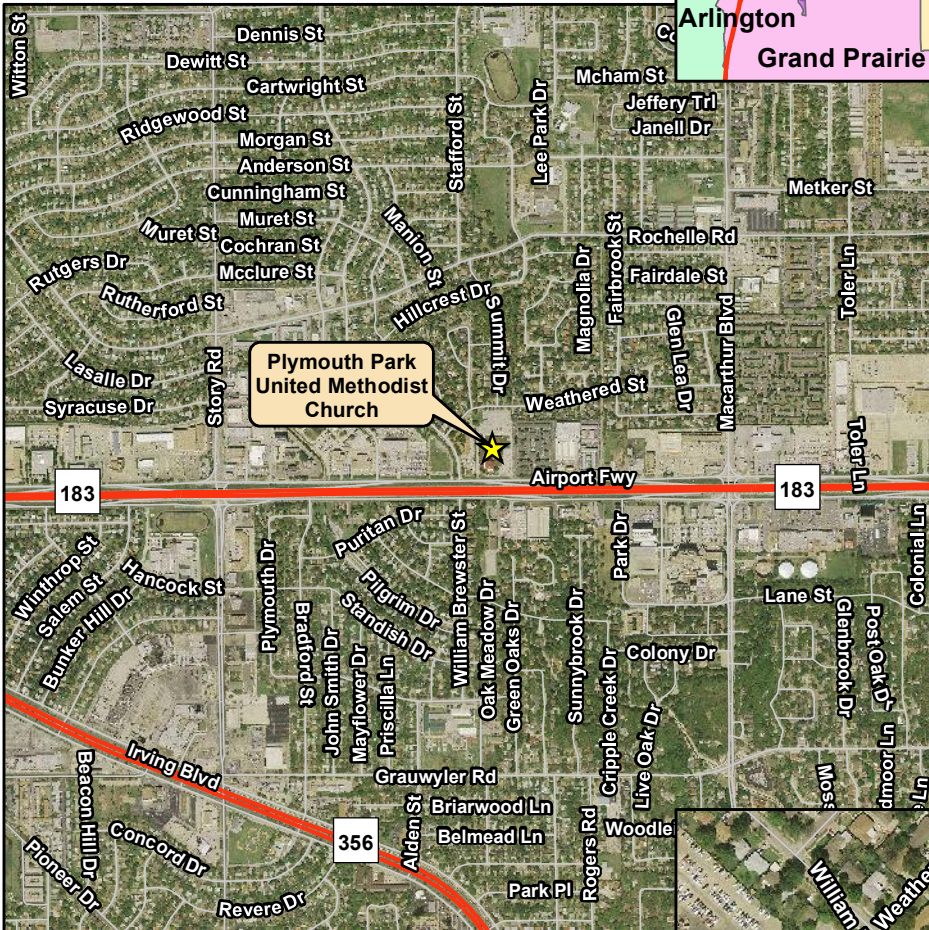

Directions To:

Plymouth Park  
United Methodist Church

SH183 Public Hearing  
February 21, 2012

**Directions:**

From the West:  
Go East on Airport Freeway / SH 183, take MacArthur Blvd exit, make a U turn at MacArthur Blvd, come back west on the Frontage Rd, the Church is on the right.

From the East:  
Go West on Airport Freeway / SH 183, take the exit immediately after MacArthur Blvd to the Frontage Rd, the Church is on the right.

Plymouth Park United Methodist Church is on the north side of Airport Freeway / SH 183 between Story Rd and MacArthur Blvd. Parking lots are located on the north and east of the church.