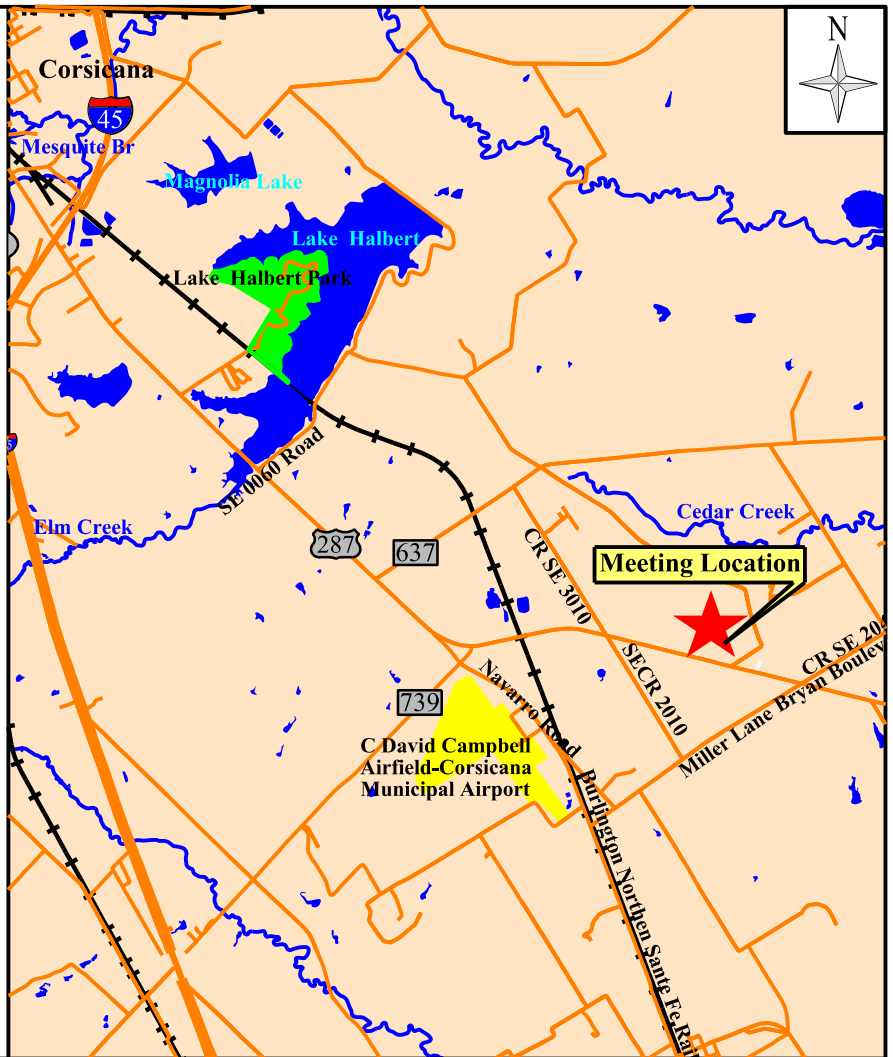

**US 287  
From IH 45 To CR SE 2040  
PUBLIC MEETING**

**August 11, 2016  
5:00 PM to 7:00 PM  
Mildred High School  
5475 US 287  
Corsicana, TX 75109**

**From Corsicana (IH 45):**  
Travel South on US 287  
approximately 5 miles.  
Mildred High School  
is on your left.

**From Eureka:**  
Travel North on US 287  
approximately 5 miles.  
Mildred High School  
is on your right.

**P Parking Available**