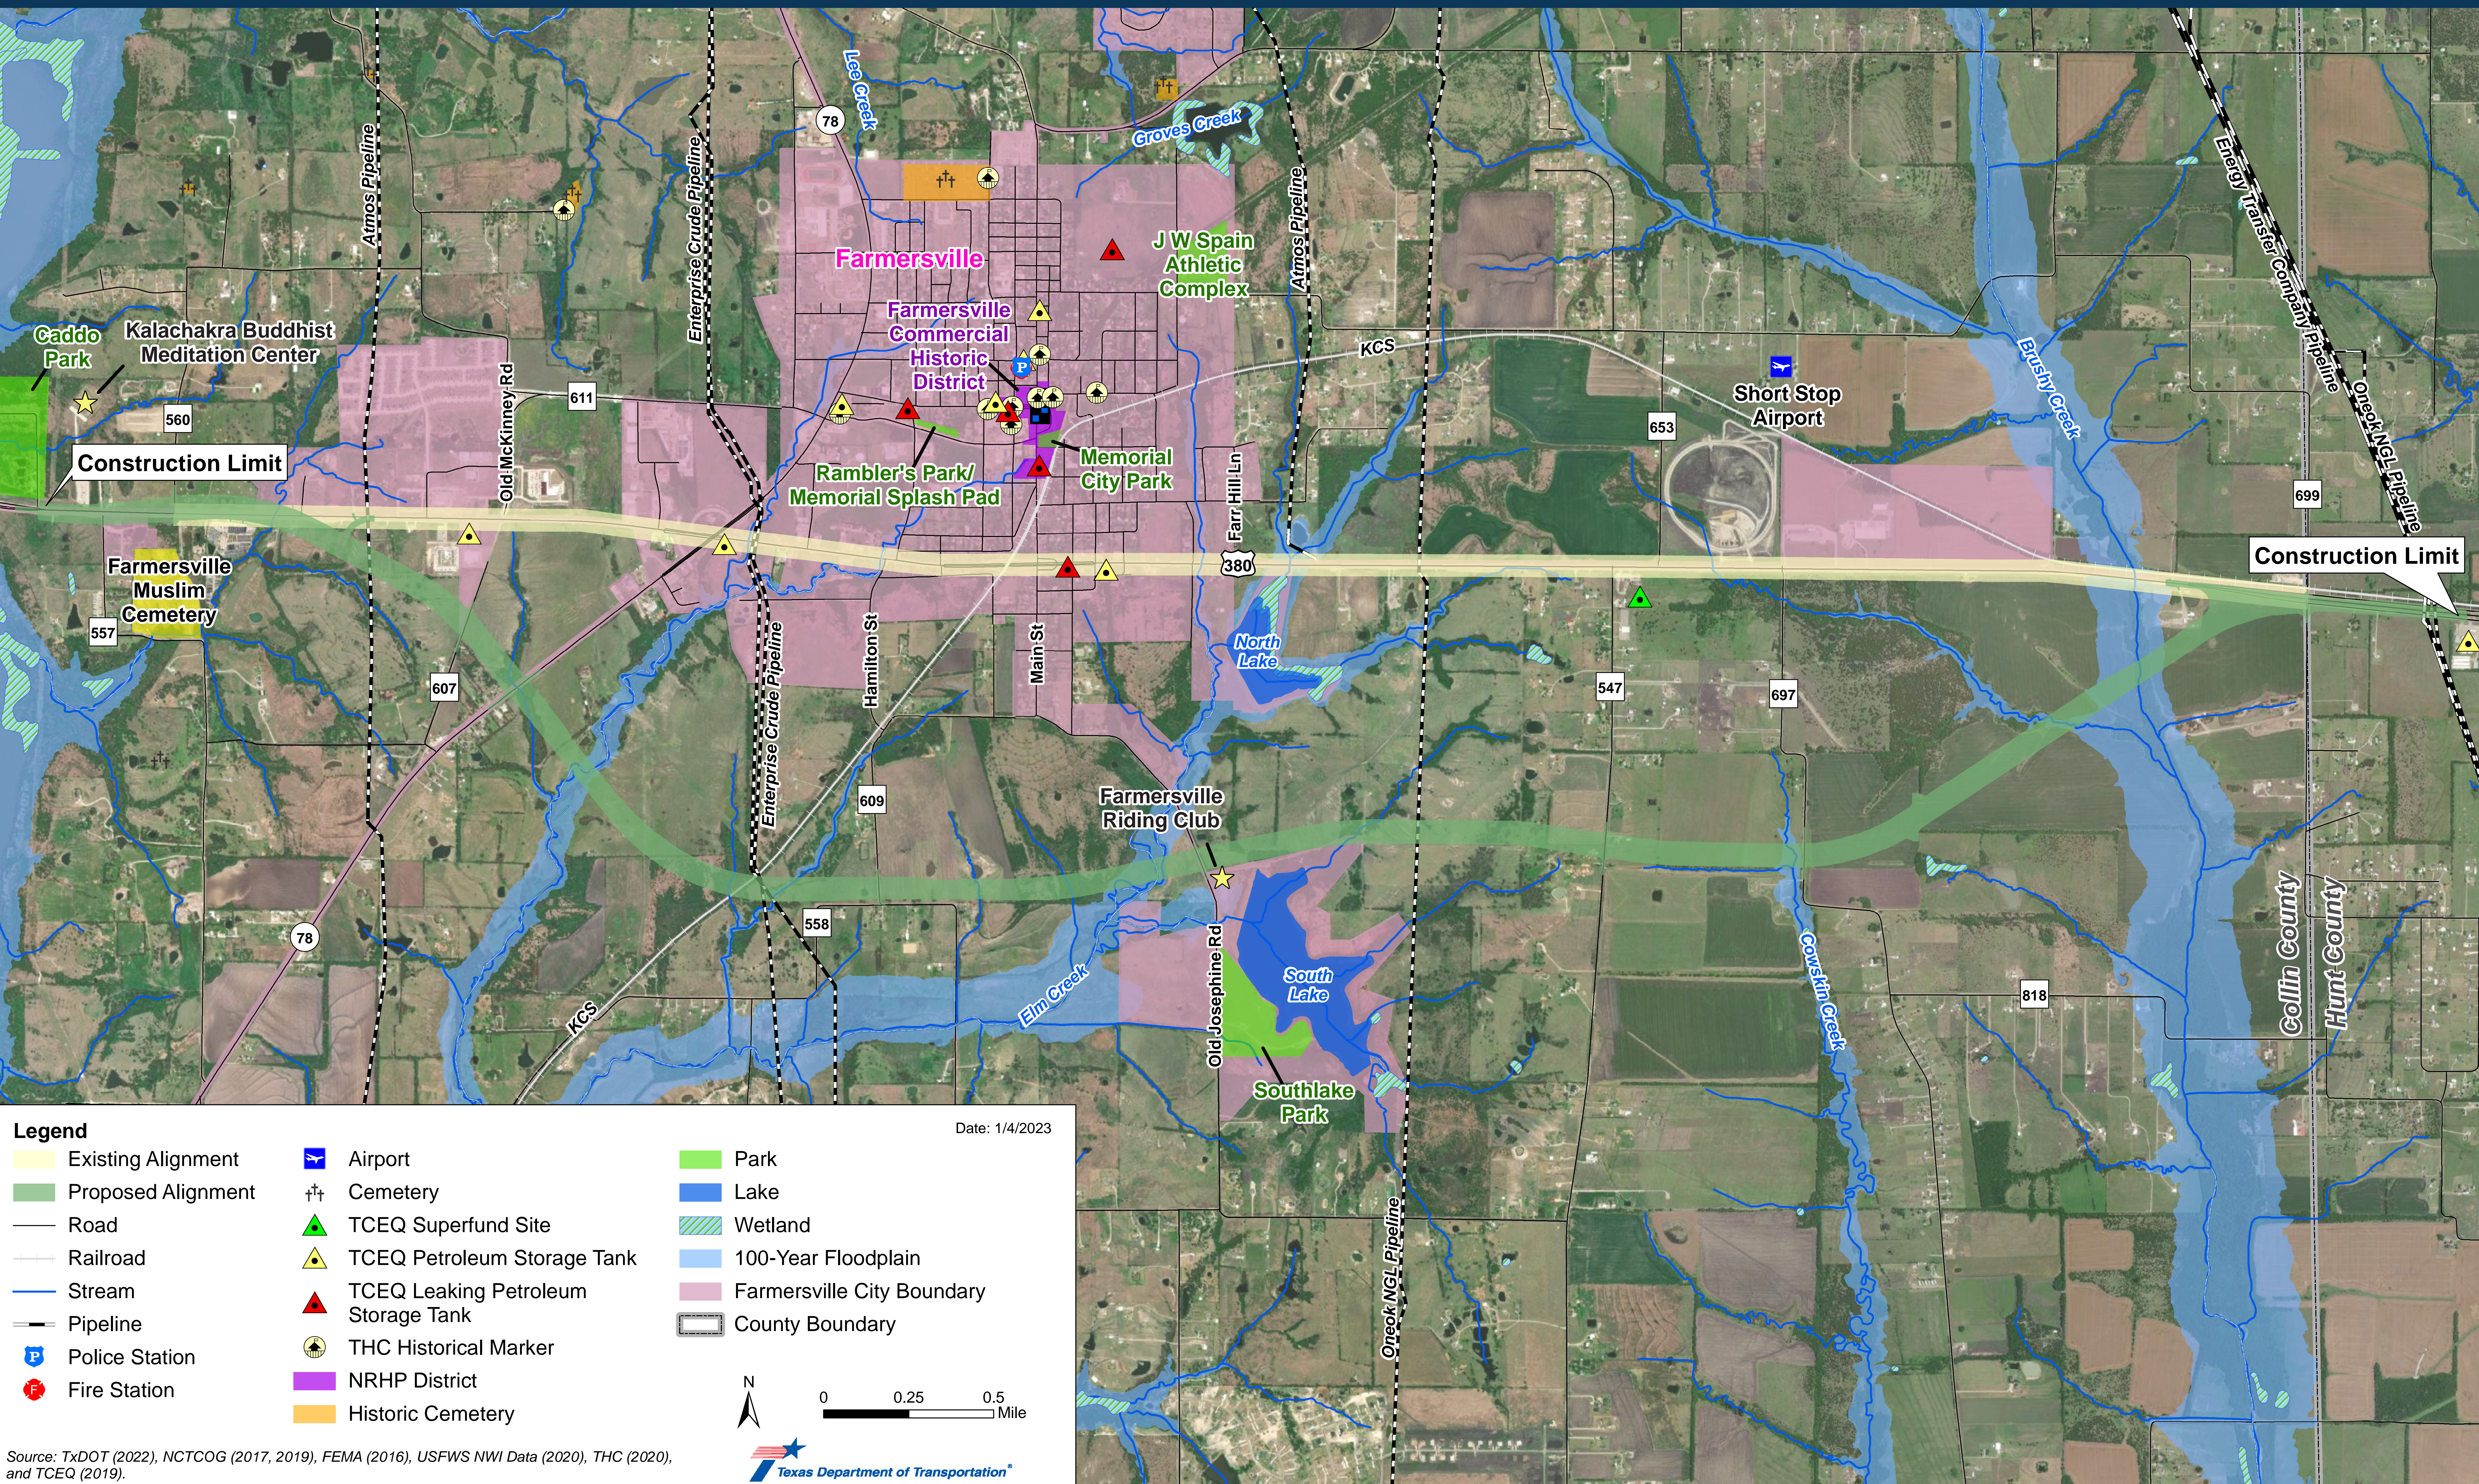

# Environmental Constraints

## US 380 from CR 560 to CR 699 (Hunt County Line) Collin County, Texas

CSJs: 0135-05-028, 0135-04-038, 0135-17-002, and 0135-06-038