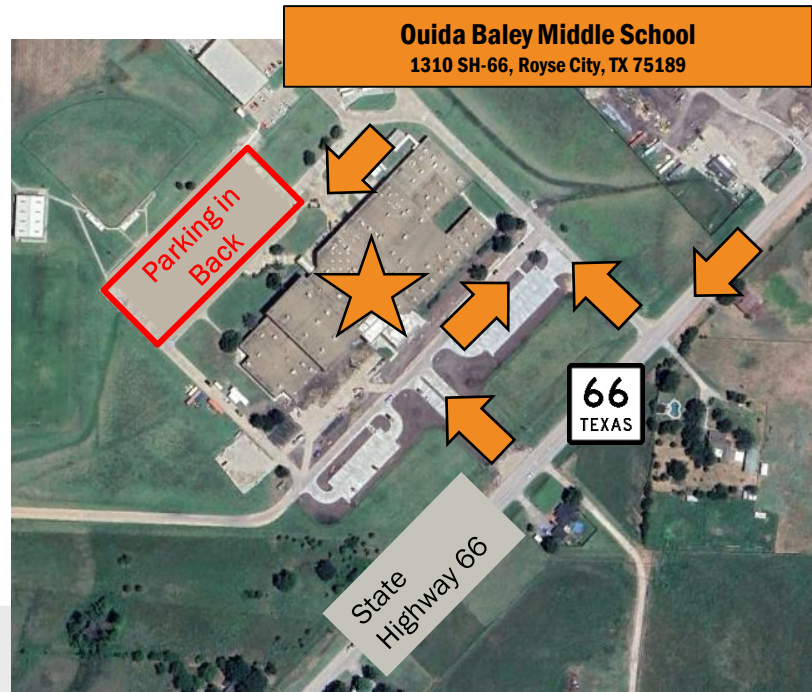

YOU'RE INVITED!

Farm-to-Market (FM) 548

Tuesday, May 21, 2024

5:30 p.m. to 7:30 p.m. (Open House)

Ouida Baley Middle School

1310 State Highway (SH) 66 , Royse City, Texas 75189

IN-PERSON PUBLIC MEETING

The In-Person Meeting will be held in an open house format with no formal presentation. Representatives from TxDOT and project consultants will be available to answer questions about the project.

VIRTUAL PUBLIC MEETING

The Virtual Public Meeting can be viewed at any time beginning Tuesday, May 21, 2024, at 5:30 p.m. through Wednesday, June 5, 2024, at 11:59 p.m. **The same information will be available at the in-person and virtual meeting.** You can access the Virtual Public Meeting by scanning the QR code on this page using a phone or tablet or by visiting: www.keepitmovingdallas.com/projects/fm-roads/fm548.

DIRECTIONS TO THE IN-PERSON PUBLIC MEETING

From the South: From SH 66 going south, turn right onto East Ruth Cherry Lane into Ouida Baley MS.

From the North: From SH 66 going north, turn left onto East Ruth Cherry Lane into Ouida Baley MS.

Parking and school entrance are at the back of the school. Scan the QR code below for more.

Questions or Comments

Nelson Underwood, P.E.

TxDOT Project Manager

Nelson.Underwood@txdot.gov

www.keepitmovingdallas.com/projects/fm-roads/fm548