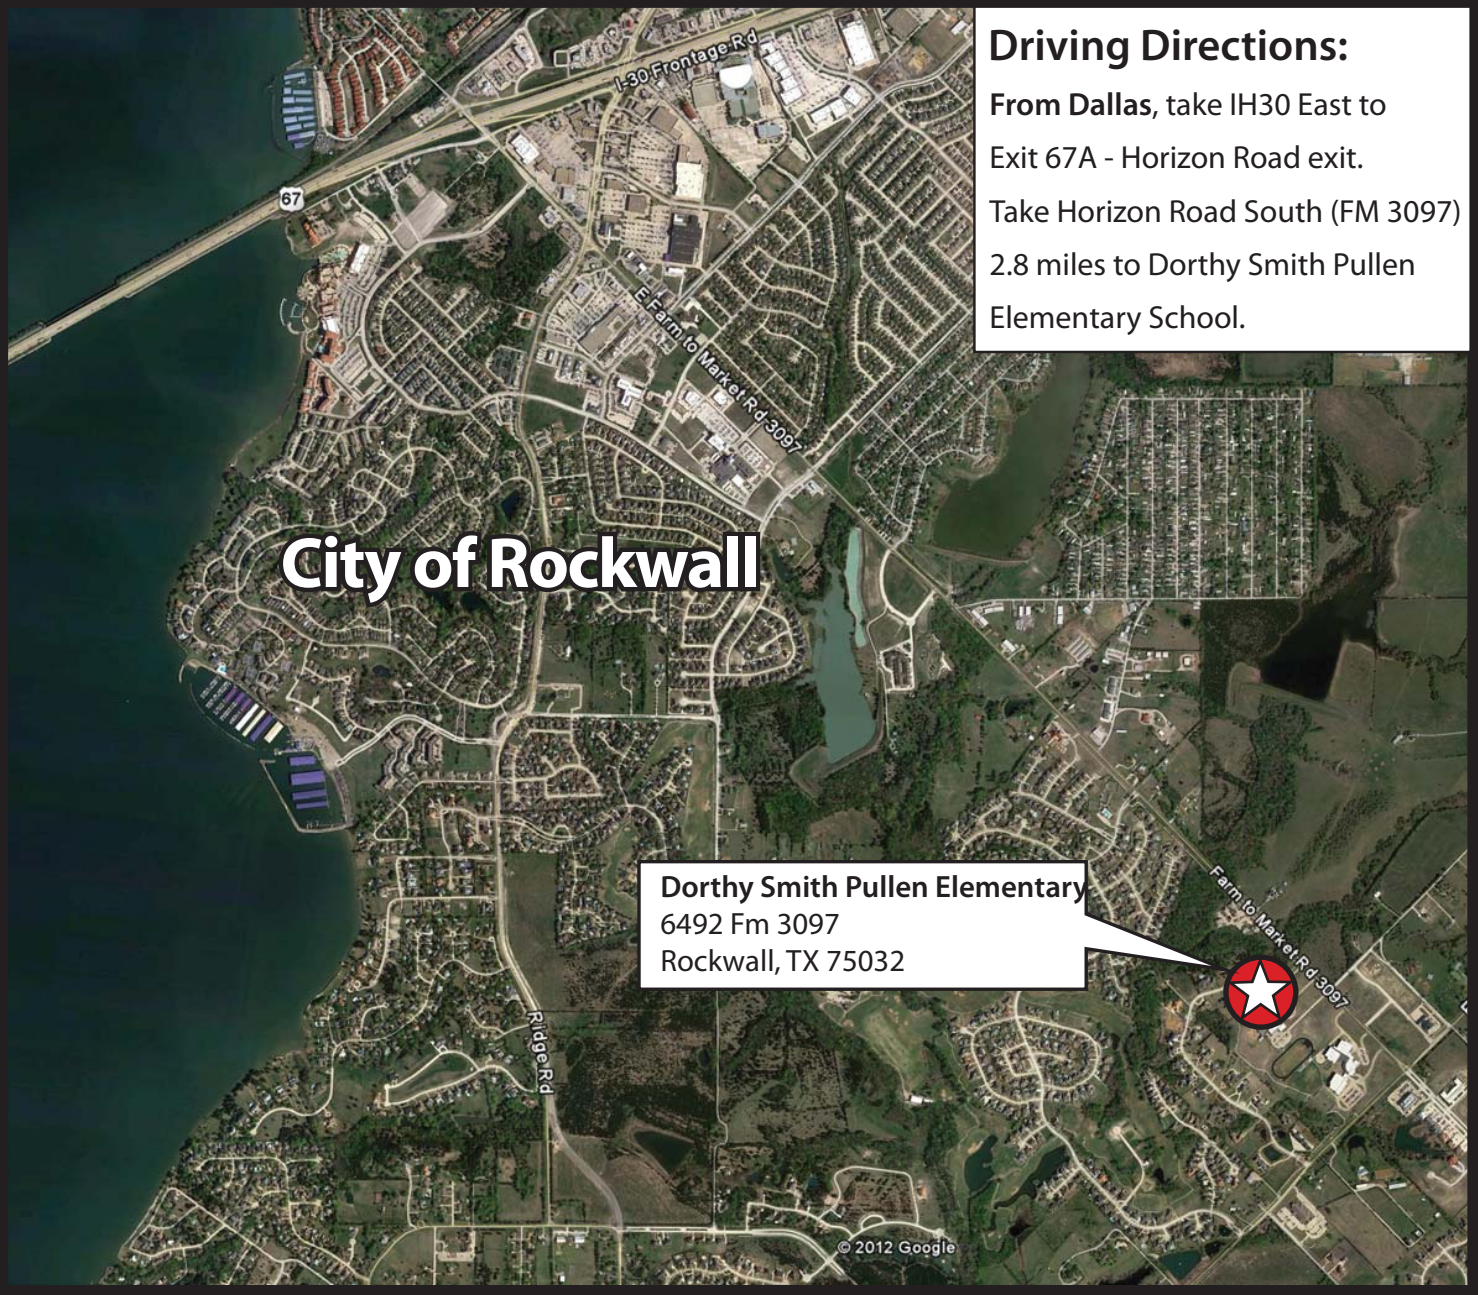

FM 3097 Widening Public Hearing

Tuesday, August 21, 2012
7 pm

Open House 6 pm – 7 pm

Driving Directions:

From Dallas, take IH30 East to Exit 67A - Horizon Road exit. Take Horizon Road South (FM 3097) 2.8 miles to Dorothy Smith Pullen Elementary School.

FM 3097 Project Location Map CSJ 3148-01-006