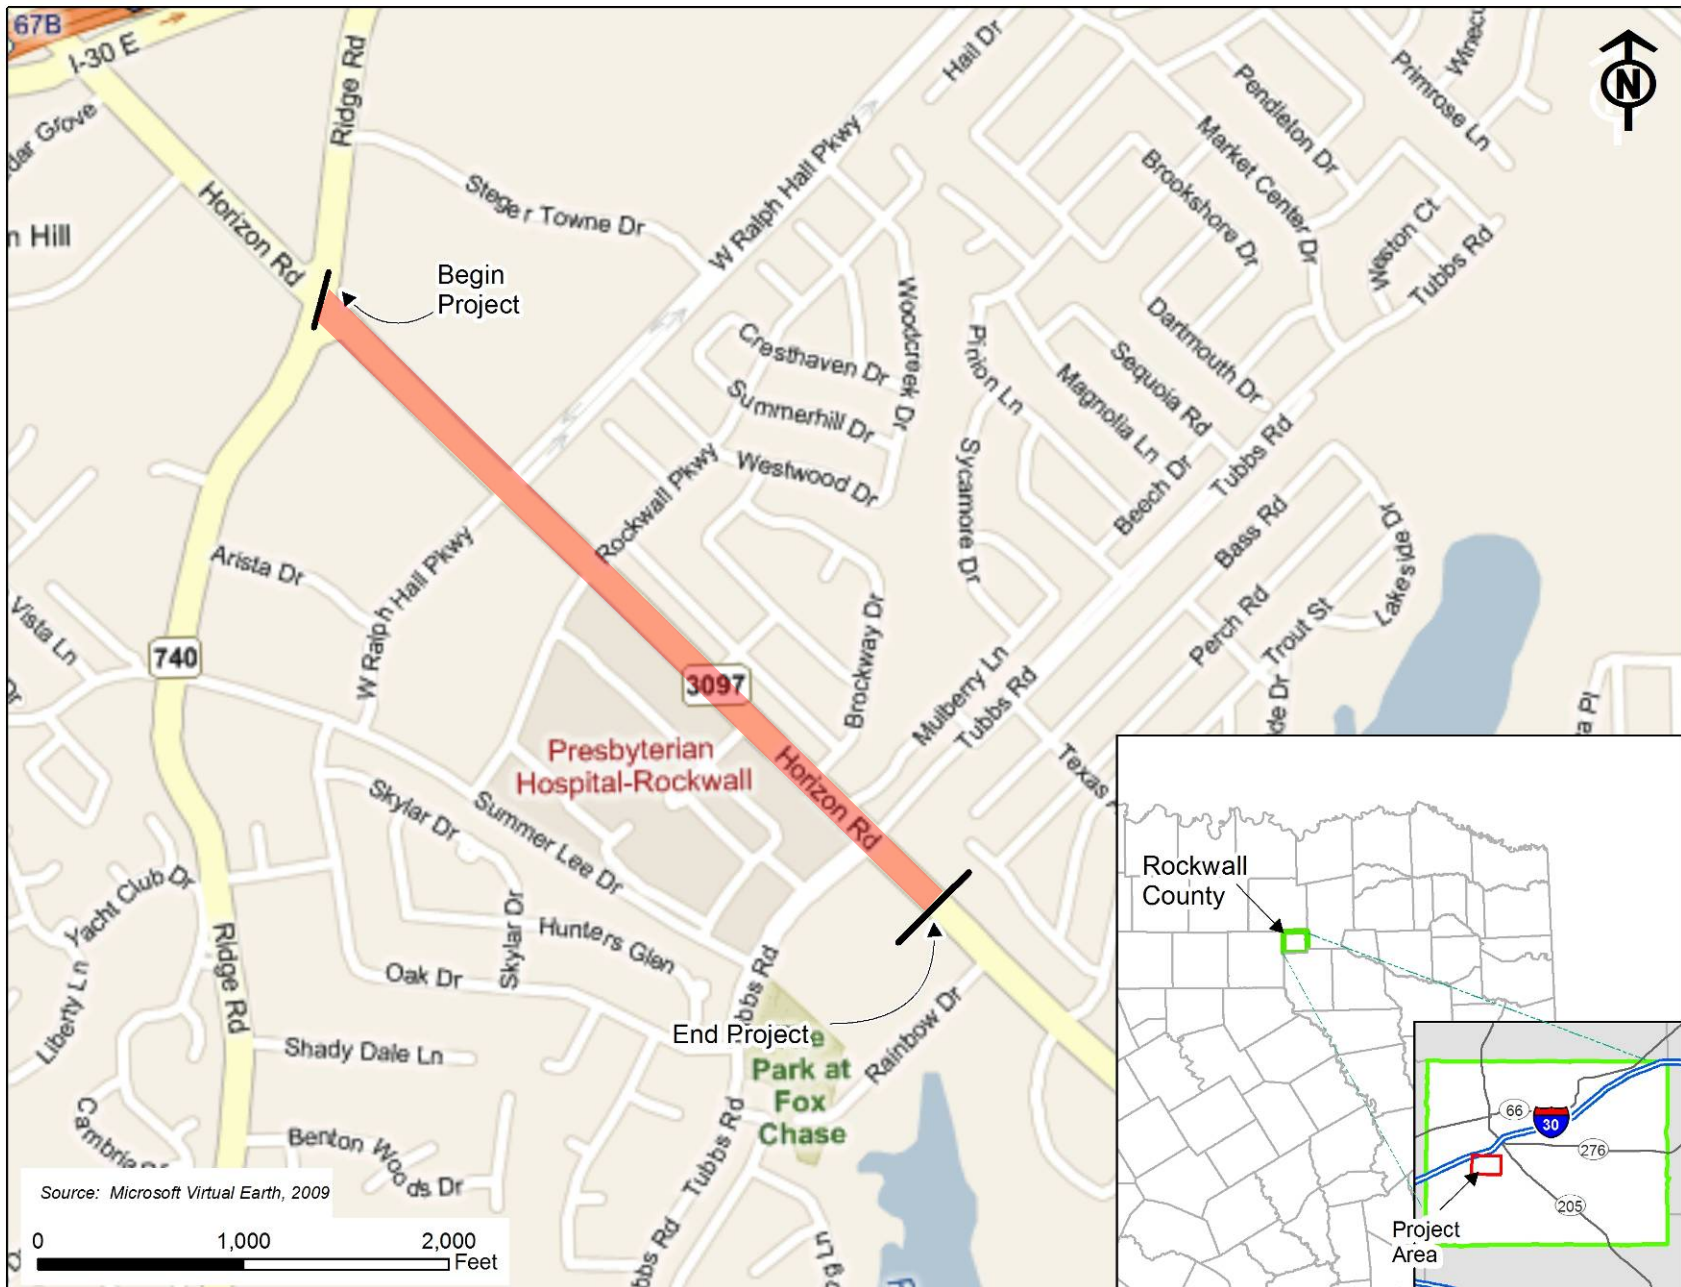

FM 3097 Widening Public Hearing

Tuesday, August 21, 2012
7 pm

Open House 6 pm – 7 pm

Driving Directions:

From Dallas, take IH30 East to Exit 67A - Horizon Road exit. Take Horizon Road South (FM 3097) 2.8 miles to Dorothy Smith Pullen Elementary School.

FM 3097 Project Location Map CSJ 3148-01-006