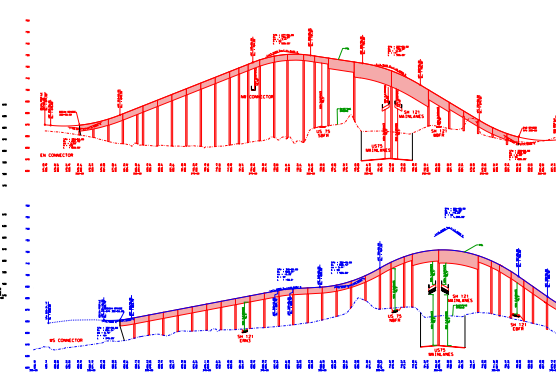

VICINITY MAP

DESIGN SCHEMATIC
 SH 121 & US 75
 INTERCHANGE
 SH 121
 CSJ 004-04-040
 DALLAS DISTRICT
 TARRANT COUNTY
 SHEET 1 OF 4
 DATE: 08/20/2014

NOT A BIDDING DOCUMENT

REVISION

NO.	DATE	DESCRIPTION

VICINITY MAP

DESIGN SCHEMATIC
 SH 121 & US 75
 INTERCHANGE
 SH 121
 CSJ 004-04-040
 DALLAS DISTRICT
 TARRANT COUNTY
 SHEET 1 OF 4
 DATE: 08/20/2014

NOT A BIDDING DOCUMENT

REVISION

NO.	DATE	DESCRIPTION