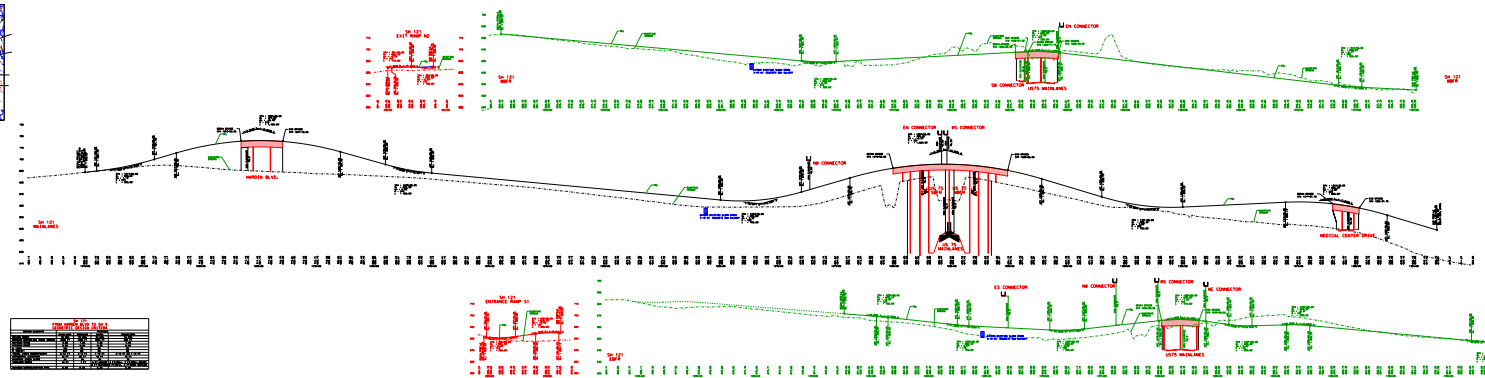

VICINITY MAP

DESIGN SCHEMATIC
 SH 121 & US 75
 INTERCHANGE
 SH 121
 CSJ 004-04-040
 DALLAS DISTRICT
 TARRANT COUNTY
 SHEET 1 OF 4
 DATE: 08/20/2014

NOT A BIDDING DOCUMENT

REVISION

NO.	DATE	DESCRIPTION

VICINITY MAP

DESIGN SCHEMATIC
 SH 121 & US 75
 INTERCHANGE
 SH 121
 CSJ 004-04-040
 DALLAS DISTRICT
 TARRANT COUNTY
 SHEET 1 OF 4
 DATE: 08/20/2014

NOT A BIDDING DOCUMENT

REVISION

NO.	DATE	DESCRIPTION